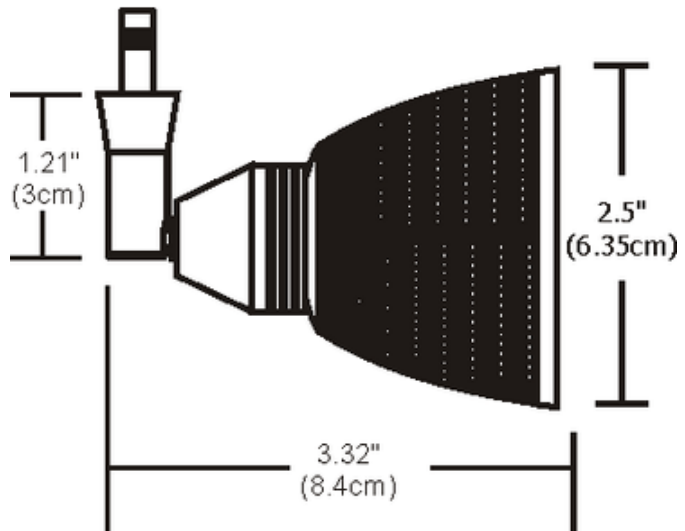

FJ Low Rider Head with S2 Little Mesh Shade

Description:

Low Rider Fast Jack fixture head with S2 little mesh shade rotates 360 degrees and tilts 90 degrees. Available in 1, 3, 6, 12, or 18 inch stem lengths. Mounts to a Monorail connector, Monorail 2 Circuit connector, or Fast Jack power canopy, sold separately. Finish available in satin nickel with polished nickel or black accessory, polished nickel with polished nickel or black accessory, or antique bronze with antique bronze or black accessory. Includes Fast Jack connector. One 50 Watt, 12 Volt, IR MR16 GU5.3 halogen lamp or LED equivalent is required, but not included. See attached LED comparison spec if using an LED lamp. ETL listed. Canopy required if used as a monopoint, sold separately.

Shown in: Satin Nickel/ Black

List Price: \$153.00
Our Price: \$122.40

Shade Color: N/A
Body Finish: Satin Nickel/ Black
Lamp: 1 x MR16/GU5.3 (bipin)/50W/12V Halogen
 1 x MR16/GU5.3 (bipin)/12V LED
Wattage: 50W
Dimmer: Dimmable
Dimensions: 3.32"L x 1.2"H x 2.5"W