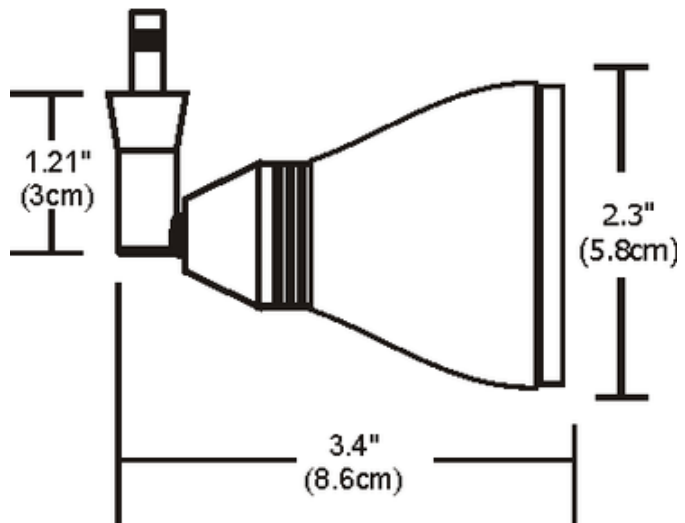

FJ Low Rider Head with S3 Round Glass Shield

Description:

Low Rider Fast Jack fixture head with S3 round glass shade rotates 360 degrees, and tilts 90 degrees. Available in 1, 3, 6, 12, or 18 inch stem lengths. Mounts to a Monorail connector, Monorail 2 Circuit connector, or Fast Jack power canopy, sold separately. Finish available in satin nickel, polished nickel, or bronze. Accessory available with white or amber glass. Includes Fast Jack connector. One 50 Watt, 12 Volt, IR MR16 GU5.3 halogen lamp, not included. ETL listed. Canopy required if used as a monopoint, sold separately.

Shown in: Satin Nickel / Amber

List Price: \$164.00
Our Price: \$131.20

Shade Color: Amber
Body Finish: Satin Nickel
Lamp: 1 x MR16/GU5.3 (bipin)/50W/12V Halogen
Wattage: 50W
Dimmer: Dimmable
Dimensions: 3.4"L x 1.2"H x 2.3"W