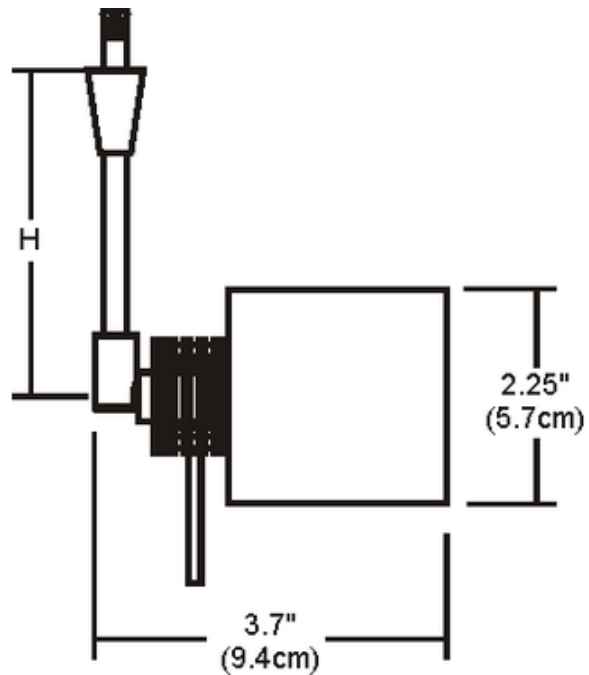

FJ Rebel Head

Description:

Rebel Fast Jack fixture head features a 360 degree rotation and tilts 90 degrees, performing as either an accent light or a stylish down light. Holds up to three lenses or louvers. Available in 1, 3, 6, 12, or 18 inch stem lengths in Satin Nickel, Polished Nickel or Antique Bronze finish. Black finish available in 18 inch stem length. Mounts to a Monorail connector, Monorail 2 Circuit connector, or Fast Jack power canopy, sold separately. Includes Fast Jack connector. One 50 Watt, 12 Volt, IR, MR16 GU5.3 halogen lamp or LED equivalent is required for use with satin nickel, polished nickel or white finish, but not included. One 37 Watt, 12 Volt, IR, MR16 GU5.3 halogen lamp or LED equivalent is required for use with the antique bronze finish, but not included. See attached LED comparison chart if using an LED lamp. ETL listed. Optional hexcell louver, glass lenses or snoot accessories sold separately. Available in 1 inch stem length in White finish and is for use with Fast Jack canopy only. Canopy required for use as a monopoint, sold separately.

Shown in: Satin Nickel

List Price: \$123.00
Our Price: \$73.80

- Shade Color:** N/A
- Body Finish:** Satin Nickel
- Lamp:** 1 x MR16/GU5.3 (bipin)/50W/12V Halogen
1 x MR16/GU5.3 (bipin)/12V LED
- Wattage:** 50W
- Dimmer:** Dimmable
- Dimensions:** 3"L x 3.71"H x 2.25"W

Product Number: EDG47906			
Company:		Fixture Type:	Date: Apr 19, 2018
Project:		Approved By:	

#1200FJ-REBEL-003H1-00SN

Fax: (773) 883-6131

Phone: 866-954-4489

Address: 1718 W. Fullerton Ave. Chicago IL 60614