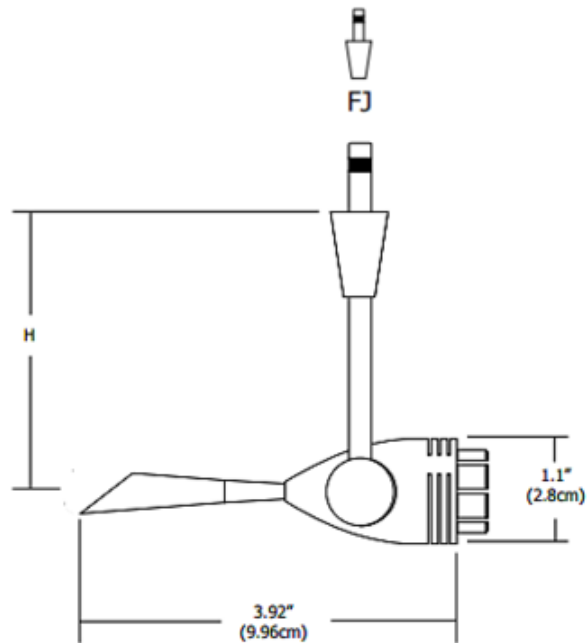

FJ Spirit Head with S3 Round Glass Shade

Description:

Fast Jack Spirit Fixture Head with S3 Round Glass Shade features a cool to touch frosted polycarbonate handle, rotates 360 degrees and tilts 250 degrees. Available in 3, 6, or 12 inch stem lengths. Compatible with 1-circuit Monorail, 2-circuit Monorail, or Fast Jack power canopy, sold separately. Body finish available in Satin Nickel, Polished Nickel or Antique Bronze. Shade finish available in Polished Nickel, Satin Nickel or Antique Bronze with White or Amber glass. One 50 Watt, 12 volt or 24 volt (dependent on transformer) GU5.3 MR16 halogen bulb is required, but not included. Includes Fast Jack connector. ETL listed. Optical accessories sold separately. Fast Jack canopy required for use as a monopoint, sold separately. Not compatible with LED MR16 bulb.

Shown in: Satin Nickel / White

List Price: \$199.00
Our Price: \$159.20

Shade Color: White
Body Finish: Satin Nickel
Lamp: 1 x MR16/GU5.3 (bipin)/50W/12V Halogen
 1 x MR16/GU5.3 (bipin)/12V LED
Wattage: 50W
Dimmer: Dimmable
Dimensions: 3"L x 1.1"H x 3.92"D