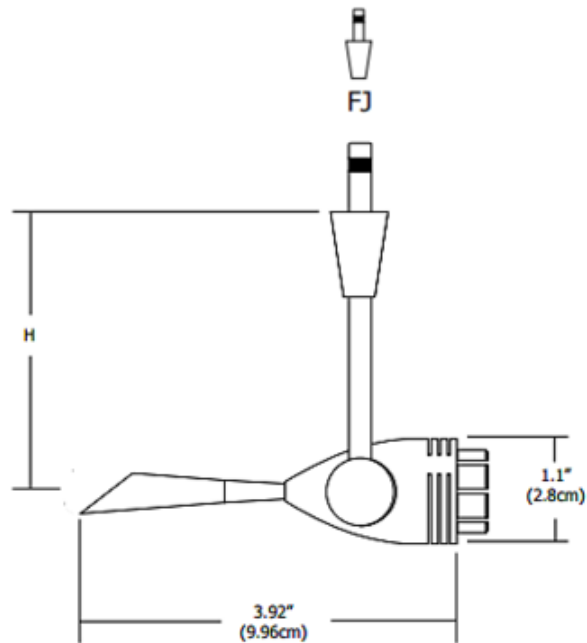

FJ Spirit Head with S5 Big Solid Shade

Description:

Fast Jack Spirit Fixture Head with S5 Big Solid Shade features a cool to touch frosted polycarbonate handle, rotates 360 degrees and tilts 250 degrees. Available in 3, 6, or 12 inch stem lengths. Compatible with 1-circuit Monorail, 2-circuit Monorail, or Fast Jack power canopy, sold separately. Body finish available in Satin Nickel, Polished Nickel or Antique Bronze. Shade finish available in Polished Nickel, Satin Nickel or Antique Bronze. One 50 Watt, 12 volt or 24 volt (dependent on transformer) GU5.3 MR16 halogen bulb is required, but not included. Includes Fast Jack connector. ETL listed. Optical accessories sold separately. Fast Jack canopy required for use as a monopoint, sold separately. Not compatible with LED MR16 bulb.

Shown in: Polished Nickel/ Polished Nickel

List Price: \$142.00
 Our Price: \$113.60

Shade Color: N/A
 Body Finish: Polished Nickel/ Polished Nickel
 Lamp: 1 x MR16/GU5.3 (bipin)/50W/12V Halogen
 1 x MR16/GU5.3 (bipin)/12V LED
 Wattage: 50W
 Dimmer: Dimmable
 Dimensions: 3"L x 1.1"H x 3.92"D