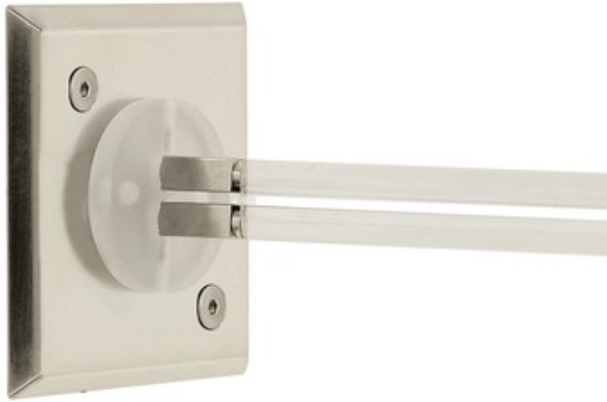

# Monorail 2 Inch Square Feed-End Power Feed Canopy

**Description:**

Monorail 2 Inch Square End-Feed Power Feed Canopy mounts to a wall using a special 2 inch square, 4 inch deep IC rated electrical box with mounting bars (included). It powers the rail directly from either end. Mount canopy at least 4 inches from ceiling. Use with 4 inch up to 96 inch standoffs. For use with 12 volt, 60 watt, 150 watt, 175 watt or 300 watt remote transformers, or 24 volt, 300 watt or 600 watt remote transformers. Finish available in Satin Nickel, Polished Nickel or Antique Bronze. ETL listed. 2.78 inch square outside dimension x 4 inch depth.

Shown in: Satin Nickel

List Price: \$54.00  
 Our Price: \$32.40

Shade Color: N/A  
 Body Finish: Satin Nickel  
 Lamp: N/A  
 Wattage: N/A  
 Dimmer: N/A  
 Dimensions: 2.78"W x 4"D

Product Number: <b>EDG47939</b>			
Company:		Fixture Type:	Date: Apr 23, 2018
Project:		Approved By:	