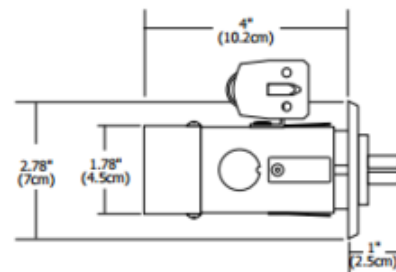

**BRAND**

PureEdge Lighting

**DESCRIPTION**

Monorail 2 Inch Square End-Feed Power Feed Canopy mounts to a wall using a special 2 inch square, 4 inch deep IC rated electrical box with mounting bars (included). It powers the rail directly from either end. Mount canopy at least 4 inches from ceiling. Use with 4 inch up to 96 inch standoffs. For use with 12 volt, 60 watt, 150 watt, 175 watt or 300 watt remote transformers, or 24 volt, 300 watt or 600 watt remote transformers. Finish available in Antique Bronze. ETL listed. 2.78 inch square outside dimension x 4 inch depth. NOTE: PRODUCT IS ANTIQUE BRONZE FINISH. SATIN NICKEL IMAGE SHOWN.

<b>SHADE COLOR</b>	N/A
<b>BODY FINISH</b>	Satin Nickel
<b>WATTAGE</b>	N/A
<b>DIMMER</b>	N/A
<b>DIMENSIONS</b>	2.78"W x 4"D
<b>LAMP</b>	N/A

**SPEC #** EDG47939

COMPANY	PROJECT	FIXTURE TYPE	APPROVED BY	DATE