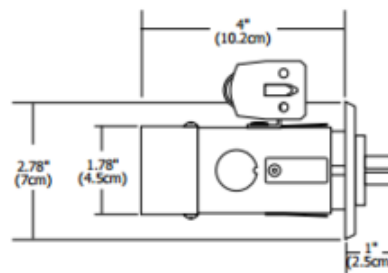

# Monorail 2 Inch Square Feed-End Power Feed Canopy

**Description:**

Monorail 2 Inch Square End-Feed Power Feed Canopy mounts to a wall using a special 2 inch square, 4 inch deep IC rated electrical box with mounting bars (included). It powers the rail directly from either end. Mount canopy at least 4 inches from ceiling. Use with 4 inch up to 96 inch standoffs. For use with 12 volt, 60 watt, 150 watt, 175 watt or 300 watt remote transformers, or 24 volt, 300 watt or 600 watt remote transformers. Finish available in Satin Nickel, Polished Nickel or Antique Bronze. ETL listed. 2.78 inch square outside dimension x 4 inch depth.

Shown in: Satin Nickel

List Price: \$54.00  
 Our Price: \$32.40

Shade Color: N/A  
 Body Finish: Satin Nickel  
 Lamp: N/A  
 Wattage: N/A  
 Dimmer: N/A  
 Dimensions: 2.78"W x 4"D

Product Number: <b>EDG47939</b>			
Company:		Fixture Type:	Date: Apr 23, 2018
Project:		Approved By:	