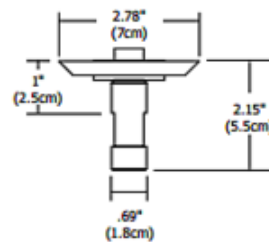

# Monorail 2 Inch Square Single Feed Power Canopy

**Description:**

Monorail 2 Inch Square Single Feed Power Canopy powers the rail 1 inch from the ceiling and includes a special plaster ring that fits on a 4 inch square junction box or an octagon box. Use with 1 inch rigid standoffs and remote transformers (12 volt - 60W, 150W, 175W or 300W, or 24 volt - 300W or 600W), sold separately. Finish: Satin Nickel or Antique Bronze. 2.78 inch square.

Shown in: Satin Nickel

List Price: \$63.00  
 Our Price: \$37.80

Shade Color: N/A  
 Body Finish: Satin Nickel  
 Lamp: N/A  
 Wattage: N/A  
 Dimmer: N/A  
 Dimensions: 2.15"H x 2.78"W x 2.78"D

Product Number: <b>EDG47942</b>			
Company:		Fixture Type:	Date: Apr 23, 2018
Project:		Approved By:	