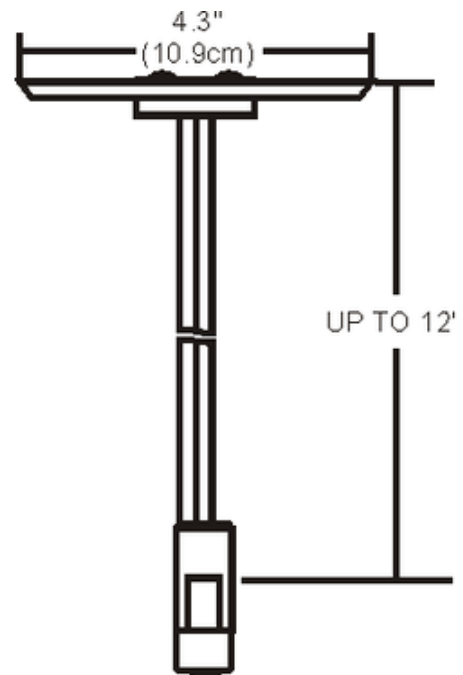

BRAND

PureEdge Lighting

DESCRIPTION

Monorail 4 inch round adjustable single center feed power feed canopy mounts on standard 4 inch electrical box with plastic ring or octagon electrical box (not included). Adjustable 12 foot cable powers the rail when an electrical box cannot be located directly above the system. Use with corresponding remote transformer. Field cuttable. ETL listed. Note: Limited quantities available.

SHADE COLOR	N/A
BODY FINISH	Polished Nickel
WATTAGE	N/A
DIMMER	N/A
DIMENSIONS	144"L x 4.3"W
LAMP	N/A

SPEC # EDG47947

COMPANY	PROJECT	FIXTURE TYPE	APPROVED BY	DATE