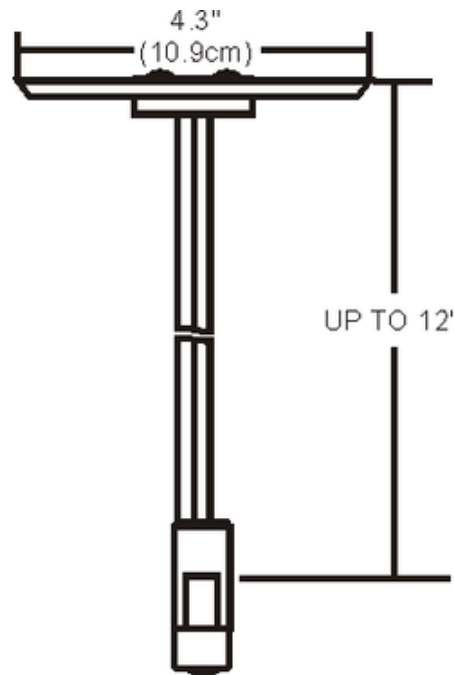

# Monorail Adjustable Single Center Feed Canopy

**Description:**

Monorail 4 inch round adjustable single center feed power feed canopy mounts on standard 4 inch electrical box with plastic ring or octagon electrical box (not included). Adjustable 12 foot cable powers the rail when an electrical box cannot be located directly above the system. Use with corresponding remote transformer. Finish available in satin nickel, polished nickel, or antique bronze. Field cuttable. ETL listed.

Shown in: Polished Nickel

List Price: \$69.00  
 Our Price: \$41.40

Shade Color: N/A  
 Body Finish: Polished Nickel  
 Lamp: N/A  
 Wattage: N/A  
 Dimmer: N/A  
 Dimensions: 1.44"L x 4.3"W

Product Number: <b>EDG47947</b>			
Company:		Fixture Type:	Date: Apr 19, 2018
Project:		Approved By:	