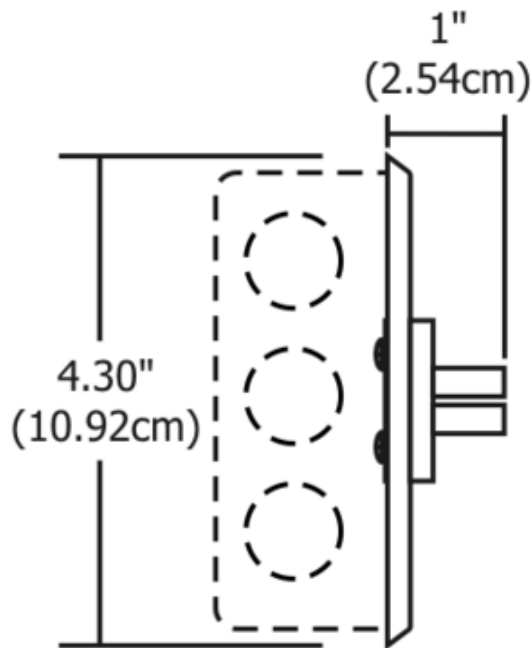

Monorail 4 Inch Round End-Feed Canopy

Description:

Monorail 4 inch round direct end feed canopy is mounted to a wall at the beginning of and perpendicular to the rail run. It is mounted to a standard 4 inch electrical box with plaster ring or octagon electrical box where the low voltage leads from the remote single feed transformer (sold separately) are connected. Finish available in satin nickel, polished nickel, or antique bronze. ETL listed.

Shown in: Satin Nickel

List Price: \$67.00
 Our Price: \$53.60

Shade Color: N/A
 Body Finish: Satin Nickel
 Lamp: N/A
 Wattage: N/A
 Dimmer: N/A
 Dimensions: 1"H x 4.3"W

Product Number: EDG47951			
Company:		Fixture Type:	Date: Apr 22, 2018
Project:		Approved By:	