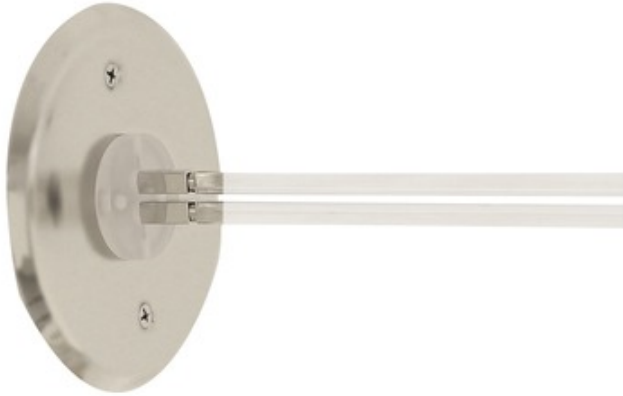

Monorail 4 Inch Round End-Feed Canopy

Description:

Monorail 4 inch round direct end feed canopy is mounted to a wall at the beginning of and perpendicular to the rail run. It is mounted to a standard 4 inch electrical box with plaster ring or octagon electrical box where the low voltage leads from the remote single feed transformer (sold separately) are connected. Finish available in satin nickel, polished nickel, or antique bronze. ETL listed.

Shown in: Satin Nickel

List Price: \$67.00
 Our Price: \$53.60

Shade Color: N/A
 Body Finish: Satin Nickel
 Lamp: N/A
 Wattage: N/A
 Dimmer: N/A
 Dimensions: 1"H x 4.3"W

Product Number: EDG47951			
Company:		Fixture Type:	Date: Apr 22, 2018
Project:		Approved By:	