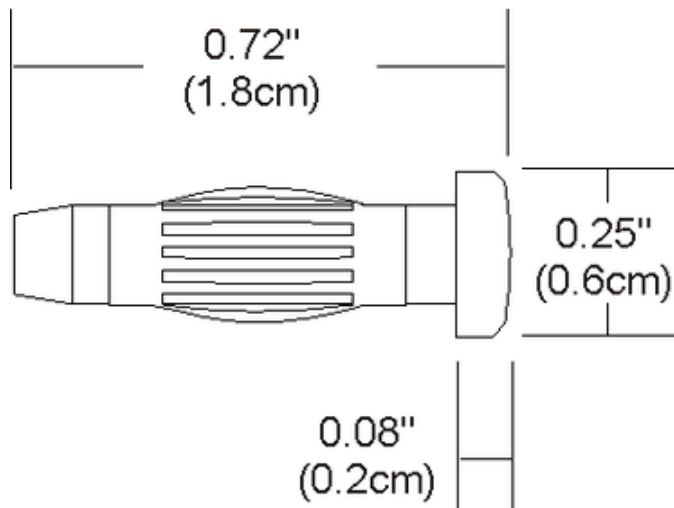

Monorail End Caps

Description:

Monorail end caps push into the ends of Monorail runs at their termination point. One pair required for each end. Finish available in antique bronze, satin nickel or polished nickel. ETL listed.

Shown in: Satin Nickel

List Price: \$17.00
 Our Price: \$13.60

Shade Color: N/A
 Body Finish: Satin Nickel
 Lamp: N/A
 Wattage: N/A
 Dimmer: N/A
 Dimensions: 0.72"L x 0.25"W

Product Number: EDG48019			
Company:		Fixture Type:	Date: Apr 24, 2018
Project:		Approved By:	