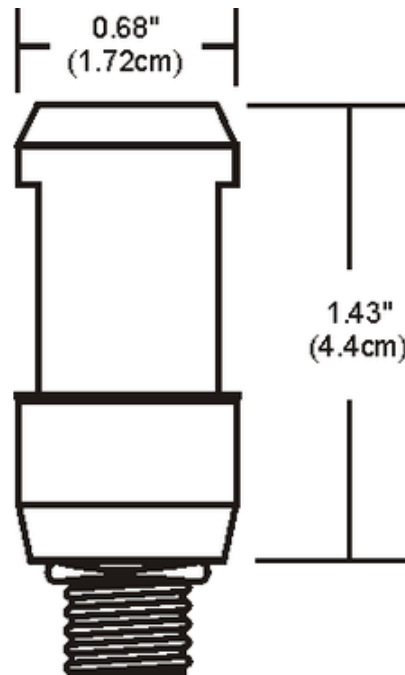

# Monorail FJ Fixture Connector

**Description:**

Monorail Fast Jack fixture connector for use with any FJ fixture head or pendant to hang fixtures to a Monorail system. Finish available in satin nickel, polished nickel, or antique bronze. ETL Listed.

Shown in: Satin Nickel

List Price: \$19.00  
 Our Price: \$15.20

Shade Color: N/A  
 Body Finish: Satin Nickel  
 Lamp: N/A  
 Wattage: N/A  
 Dimmer: N/A  
 Dimensions: 1.43"H x 0.68"W

Product Number: <b>EDG48022</b>			
Company:		Fixture Type:	Date: Apr 22, 2018
Project:		Approved By:	