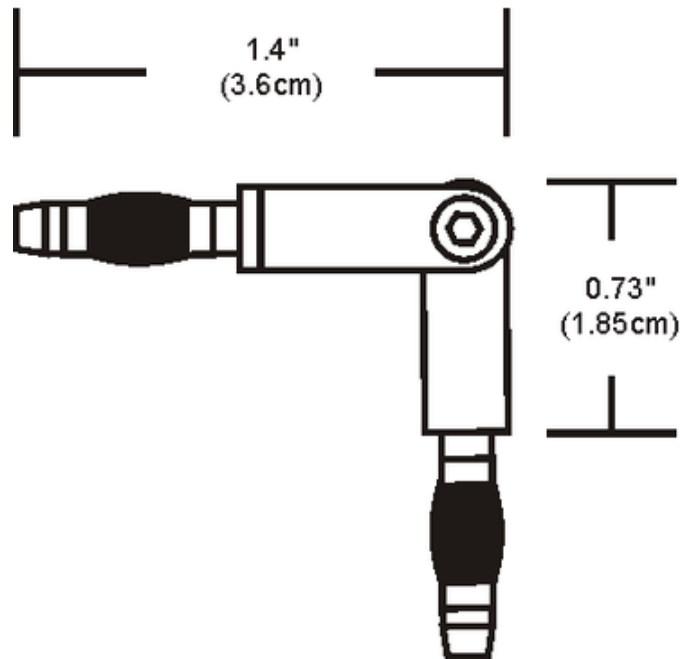

BRAND

PureEdge Lighting

DESCRIPTION

Monorail flexible conductive connectors physically and electrically joins two Monorail sections at any angle from 45 to 180 degrees. Sold as a pair. Finish available in satin nickel or antique bronze. ETL listed. Note: Limited quantities available in Bronze finish.

Shown in: Satin Nickel

SHADE COLOR	N/A
BODY FINISH	Satin Nickel
WATTAGE	N/A
DIMMER	N/A
DIMENSIONS	1.4" L x 1.4" W
LAMP	N/A

SPEC #

EDG48025

COMPANY

PROJECT

FIXTURE TYPE

APPROVED BY