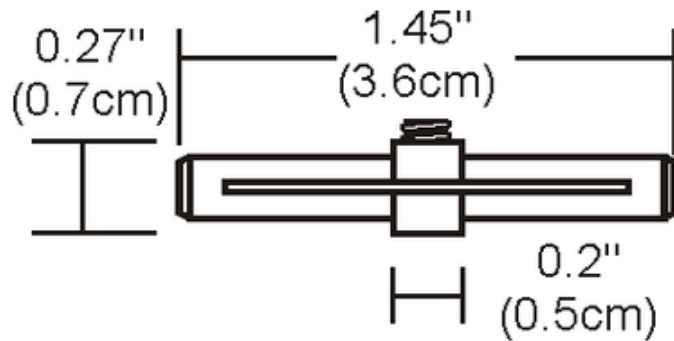

Monorail Straight Isolating Connector

Description:

Monorail straight isolating connectors physically join and electrically isolates two pieces of Monorail. ETL listed.

Shown in: Clear

List Price: \$32.00
 Our Price: \$25.60

Shade Color: N/A
 Body Finish: Clear
 Lamp: N/A
 Wattage: N/A
 Dimmer: N/A
 Dimensions: 1.45"L x 0.27"W

Product Number: EDG48034			
Company:		Fixture Type:	Date: Apr 25, 2018
Project:		Approved By:	

#1200MO-ISOCONN-000XX-CL00