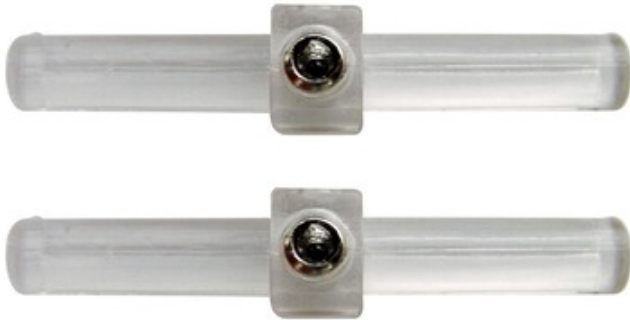

Monorail Straight Isolating Connector

Description:

Monorail straight isolating connectors physically join and electrically isolates two pieces of Monorail. ETL listed.

Shown in: Clear

List Price: \$32.00
 Our Price: \$25.60

Shade Color: N/A
 Body Finish: Clear
 Lamp: N/A
 Wattage: N/A
 Dimmer: N/A
 Dimensions: 1.45"L x 0.27"W

Product Number: EDG48034			
Company:		Fixture Type:	Date: Apr 25, 2018
Project:		Approved By:	

#1200MO-ISOCONN-000XX-CL00