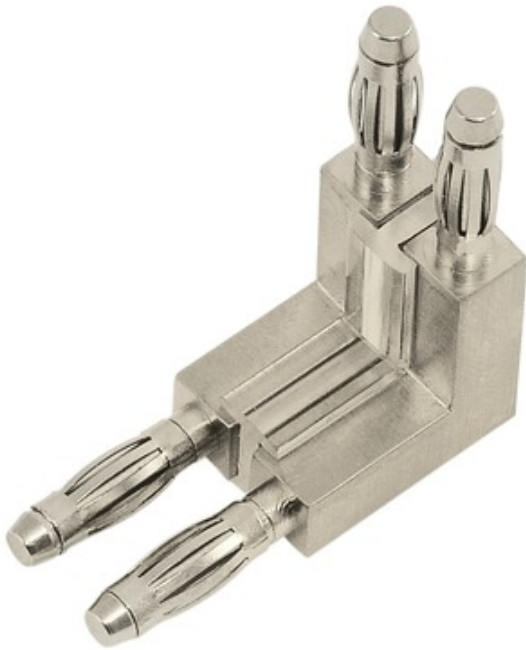

Monorail L Conductive Connector

Designer: Gregory Kay

Description:

Monorail L conductive connectors physically and electrically joins two pieces of Monorail together at 90 degrees on a horizontal plane. Finish available in satin nickel, polished nickel, or antique bronze. ETL listed.

Shown in: Satin Nickel

List Price: \$50.00
Our Price: \$40.00

Shade Color: N/A
Body Finish: Satin Nickel
Lamp: N/A
Wattage: N/A
Dimmer: N/A
Dimensions: 0.81"L x 0.81"W

Product Number: EDG48037			
Company:		Fixture Type:	Date: Mar 24, 2018
Project:		Approved By:	