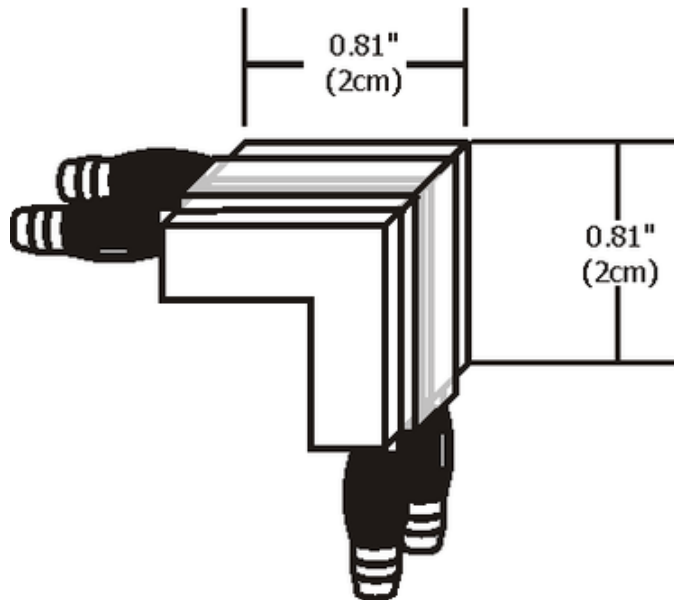

Monorail L Conductive Connector

Designer: Gregory Kay

Description:

Monorail L conductive connectors physically and electrically joins two pieces of Monorail together at 90 degrees on a horizontal plane. Finish available in satin nickel, polished nickel, or antique bronze. ETL listed.

Shown in: Satin Nickel

List Price: \$50.00
Our Price: \$40.00

Shade Color: N/A
Body Finish: Satin Nickel
Lamp: N/A
Wattage: N/A
Dimmer: N/A
Dimensions: 0.81"L x 0.81"W

Product Number: EDG48037			
Company:		Fixture Type:	Date: Mar 24, 2018
Project:		Approved By:	