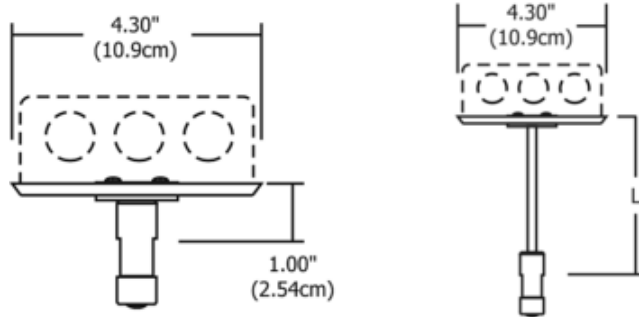

# Monorail 4 Inch Round Single Feed Canopy

**Description:**

Monorail 4 Inch Round Single Feed Power Canopy powers the rail from the ceiling and mounts to a standard 4 inch electrical box with plaster ring or an octagon box. Use with corresponding rigid standoff available in 1, 6, 12, 24, 36, 48 and 96 inch lengths. Finish available in Satin Nickel, Polished Nickel or Antique Bronze. Remote transformers: 12 volt - 60, 150, 175, 300 watt or 24 volt 300 or 600 watt, sold separately. Field cuttable. ETL listed.

Shown in: Satin Nickel

List Price: \$276.00  
 Our Price: \$220.80

Shade Color: N/A  
 Body Finish: Satin Nickel  
 Lamp: N/A  
 Wattage: N/A  
 Dimmer: N/A  
 Dimensions: 96"L x 4.3"W

Product Number: <b>EDG48093</b>			
Company:		Fixture Type:	Date: Apr 26, 2018
Project:		Approved By:	