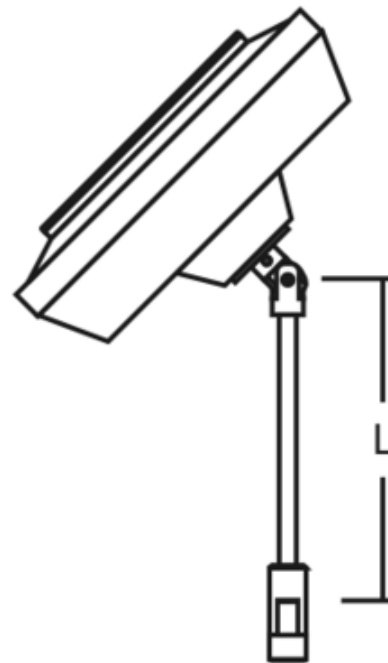

BRAND

PureEdge Lighting

DESCRIPTION

Monorail 150W sloped ceiling surface mount transformer mounts to a standard 4 inch square electrical box with round plaster ring or octagon electrical box (not included). The transformer converts standard 120V line voltage to safe-to-touch 12V low voltage power, and is protected by fast-acting circuit breakers. For use with Halogen or LED lamp sources, maximum 150W load. Dimmable with a standard magnetic low voltage dimmer with halogen lamp sources. For dimming LED visit www.edgelighting.com for the most up-to-date dimmer information. Available in 2, 6, 12, 24, 36, 48, or 96 inch heights. Finish available in satin nickel, polished nickel, or antique bronze. ETL listed.

SHADE COLOR	N/A
BODY FINISH	Satin Nickel
WATTAGE	150W
DIMMER	Low Voltage Magnetic
DIMENSIONS	6"H
LAMP	N/A

SPEC # EDG48150

COMPANY	PROJECT	FIXTURE TYPE	APPROVED BY	DATE