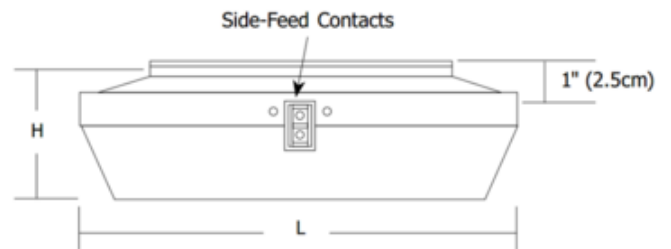

BRAND

PureEdge Lighting

DESCRIPTION

Monorail single feed, 300 watt, 24 volt, surface mount magnetic transformer converts 120 volt input to low-voltage 24 volt output. The decorative surface mount transformer mounts to a standard 4 inch square electrical box with round plaster ring or octagon electrical box (not included). Rail attaches to one or both side-feed contacts using push-in conductive connectors (included). Standard surface mount transformer powers the rail 1 inch from ceiling. Use with 1 inch standoffs. Maximum 300 watt load.

SHADE COLOR	N/A
BODY FINISH	Satin Nickel
WATTAGE	300W
DIMMER	Low Voltage Magnetic
DIMENSIONS	8.62"W x 2.8"H
LAMP	N/A

Dimensions:
8.62"(L) x 2.8"(H)

SPEC # EDG48234

COMPANY	PROJECT	FIXTURE TYPE	APPROVED BY	DATE