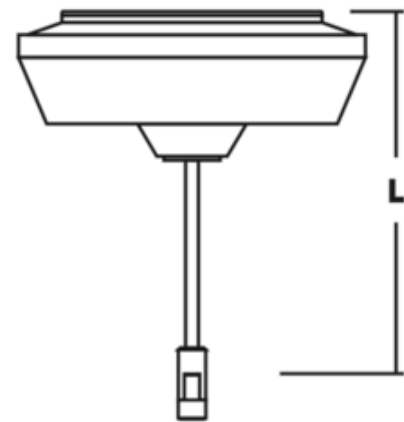

BRAND PureEdge Lighting

DESCRIPTION

Monorail single feed, 600 watt, 24 volt, extended surface mount magnetic transformer converts 120 volt input to low-voltage 24 volt output. The decorative surface mount transformer mounts to a standard 4 inch square electrical box with round plaster ring or octagon electrical box (not included). Available in 6, 12, 24, 36, 48 and 96 inch heights. Use with corresponding standoff lengths. Maximum 600 watt load.

SHADE COLOR	N/A
BODY FINISH	Satin Nickel
WATTAGE	600W
DIMMER	Low Voltage Magnetic
DIMENSIONS	36"L x 10.31"W x 3.07"H
LAMP	N/A
SPEC #	EDG48243

Dimensions:

- P6** 6"
- P12** 12"
- P24** 24"
- P36** 36"
- P48** 48"
- P96** 96"