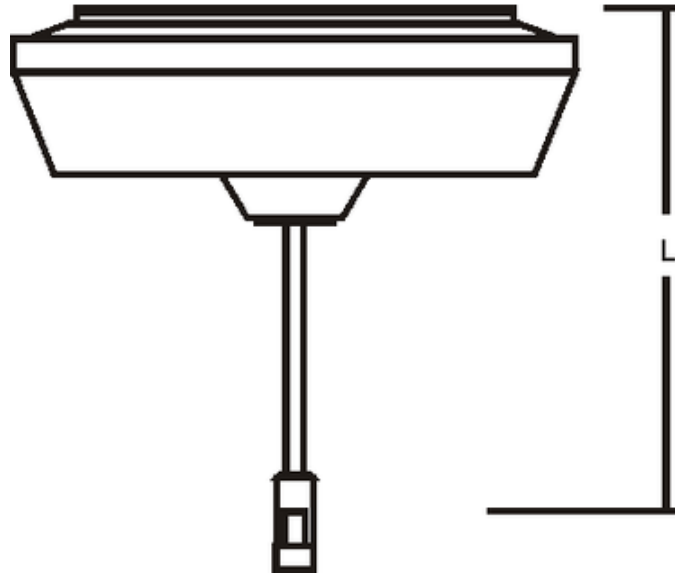

Monorail 600W 24V Extended Surface Mount Transformer

**Designer:** Gregory Kay

**Description:**

Monorail single feed, 600 watt, 24 volt, extended surface mount magnetic transformer converts 120 volt input to low-voltage 24 volt output. The decorative surface mount transformer mounts to a standard 4 inch square electrical box with round plaster ring or octagon electrical box (not included). Available in 6, 12, 24, 36, 48 and 96 inch heights. Use with corresponding standoff's. Maximum 600 watt load. Finish available in satin nickel, polished nickel, or antique bronze. ETL listed.

Shown in: Satin Nickel

**List Price:** \$302.00  
**Our Price:** \$181.20

**Shade Color:** N/A  
**Body Finish:** Satin Nickel  
**Lamp:** N/A  
**Wattage:** N/A  
**Dimmer:** Low Voltage Magnetic  
**Dimensions:** 36"H