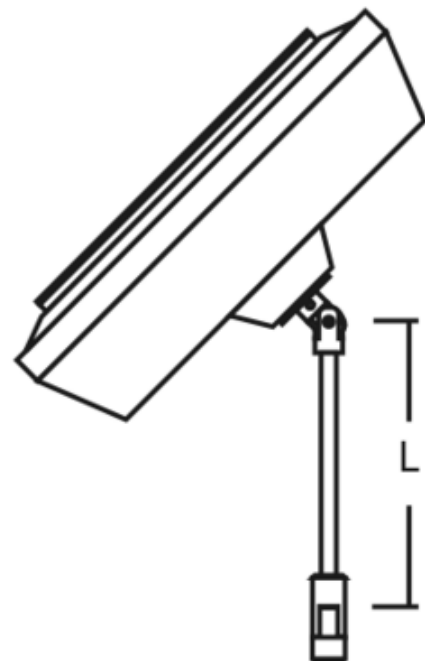

**DESIGNER**

Gregory Kay

**BRAND**

PureEdge Lighting

**DESCRIPTION**

Monorail 600W dual feed sloped ceiling surface mount transformer mounts to a standard 4 inch square electrical box with round plaster ring or octagon electrical box (not included). The transformer converts standard 120V line voltage to safe-to-touch 12V low voltage power, and is protected by fast-acting circuit breakers. For use with Halogen or LED lamp sources, maximum 2 x 300W loads. Dimmable with a standard magnetic low voltage dimmer with halogen lamp sources. For dimming LED visit [www.edgelighting.com](http://www.edgelighting.com) for the most up-to-date dimmer information. Available in 2, 6, 12, 24, 36, 48, or 96 inch heights. Finish available in satin nickel, polished nickel, or antique bronze. ETL listed.

<b>SHADE COLOR</b>	N/A
<b>BODY FINISH</b>	Satin Nickel
<b>WATTAGE</b>	600W
<b>DIMMER</b>	Low Voltage Magnetic
<b>DIMENSIONS</b>	12"H
<b>LAMP</b>	N/A

**SPEC #** EDG48291

COMPANY	PROJECT	FIXTURE TYPE	APPROVED BY	DATE