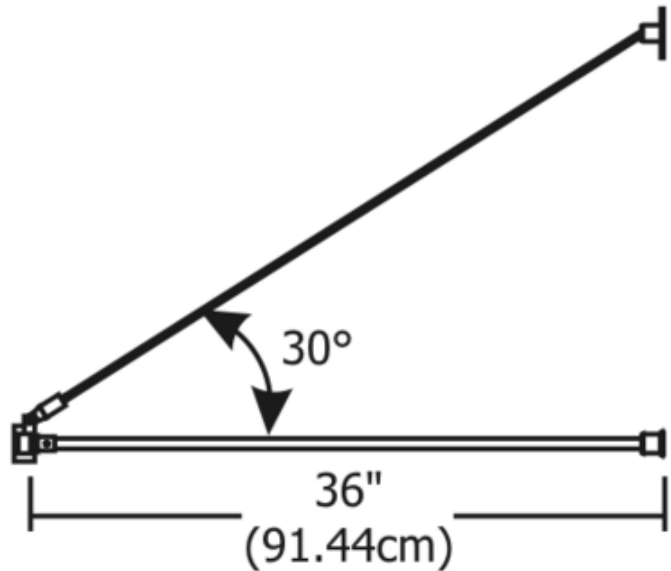

Monorail Out-Rigger Standoff

Description:

Monorail out rigger standoff supports the rail up to 36 inches from the wall. Place standoffs every 3 feet and at points where the rails join together. Use with out-rigger power feeds. Finish available in polished nickel, satin nickel or antique bronze. ETL listed.

Shown in: Satin Nickel

List Price: \$58.00
 Our Price: \$34.80

Shade Color: N/A
 Body Finish: Satin Nickel
 Lamp: N/A
 Wattage: N/A
 Dimmer: N/A
 Dimensions: 36"W

Product Number: EDG48315			
Company:		Fixture Type:	Date: Mar 20, 2018
Project:		Approved By:	