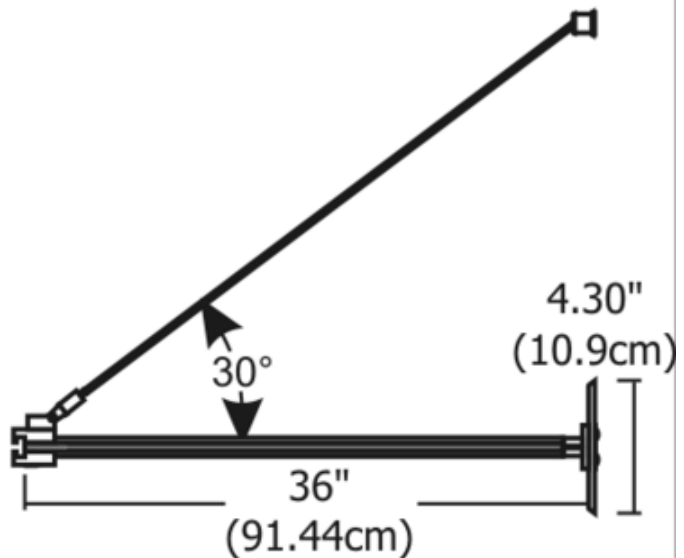

Monorail Out-Rigger Power Feed

Description:

Monorail out-rigger power feed mounts to a standard 4 inch electrical box with plaster ring or an octagon box. The field-cutable out-rigger cantilevers the rail up to 36 inches from the wall. Use with out-rigger standoffs and remote transformers, sold separately. Finish available in polished nickel, satin nickel or antique bronze. ETL listed.

Shown in: Satin Nickel

List Price: \$104.00
 Our Price: \$62.40

Shade Color: N/A
 Body Finish: Satin Nickel
 Lamp: N/A
 Wattage: N/A
 Dimmer: N/A
 Dimensions: 36"W

Product Number: EDG48318			
Company:		Fixture Type:	Date: Apr 25, 2018
Project:		Approved By:	