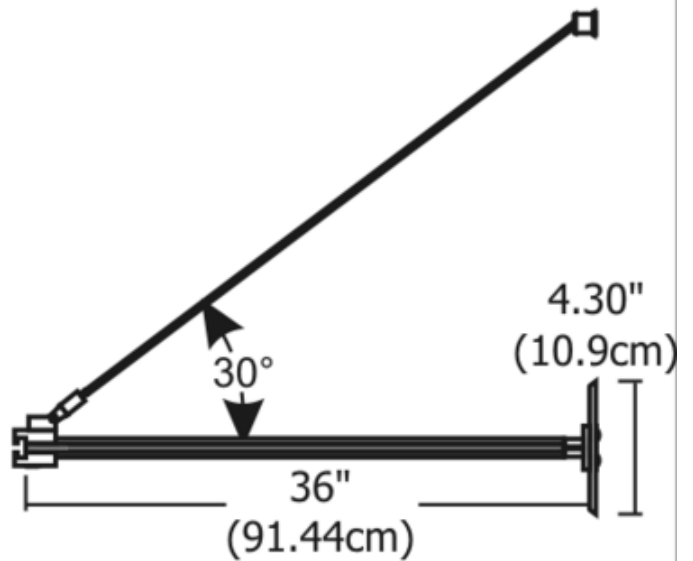

BRAND

PureEdge Lighting

DESCRIPTION

Monorail out-rigger power feed mounts to a standard 4 inch electrical box with plaster ring or an octagon box. The field-cutttable out-rigger cantilevers the rail up to 36 inches from the wall. Use with out-rigger standoffs and remote transformers, sold separately. ETL listed. Note: Limited quantities available.

SHADE COLOR	N/A
BODY FINISH	Satin Nickel
WATTAGE	N/A
DIMMER	N/A
DIMENSIONS	36"W
LAMP	N/A

SPEC # EDG48318

COMPANY	PROJECT	FIXTURE TYPE	APPROVED BY	DATE