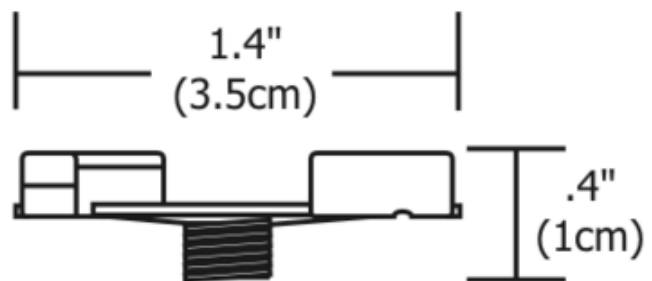

Drop Ceiling T-Bar Clip

Description:

The T-bar clip is used for mounting rigid or adjustable Monorail or Monorail 2-Circuit standoffs to T-Bar grid ceilings. Clips fit on both 9/16 inch or 15/16 inch drop ceiling grids. Use one for each standoff (use only if local electrical codes allow). Finish available in black or white.

Shown in: Black

List Price: \$17.00
 Our Price: \$4.25

Shade Color: Black
 Body Finish: N/A
 Lamp: N/A
 Wattage: N/A
 Dimmer: N/A
 Dimensions: 0.4"H x 1.4"W

Product Number: EDG48417			
Company:		Fixture Type:	Date: Apr 19, 2018
Project:		Approved By:	