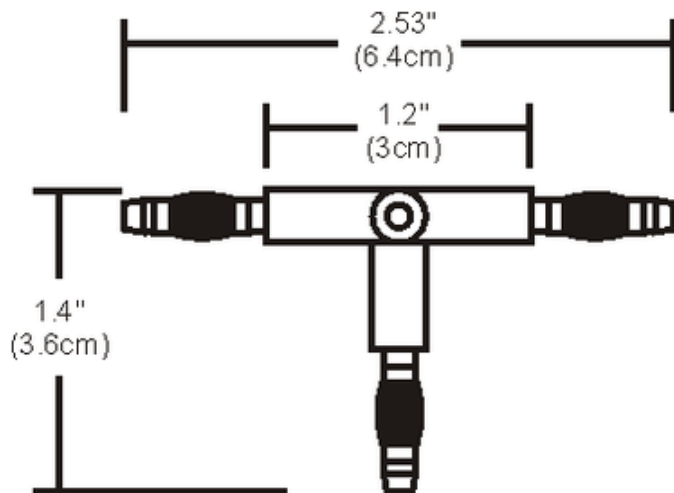

# Monorail T Conductive Connector

**Description:**

Monorail T conductive connectors physically and electrically joins three Monorail sections at 90 degree angles. Sold as a pair. Finish available in satin nickel, polished nickel, or antique bronze. ETL listed.

Shown in: Satin Nickel

List Price: \$80.00  
 Our Price: \$64.00

Shade Color: N/A  
 Body Finish: Satin Nickel  
 Lamp: N/A  
 Wattage: N/A  
 Dimmer: N/A  
 Dimensions: 1.2"L x 1.4"W

Product Number: <b>EDG48421</b>			
Company:		Fixture Type:	Date: Apr 26, 2018
Project:		Approved By:	