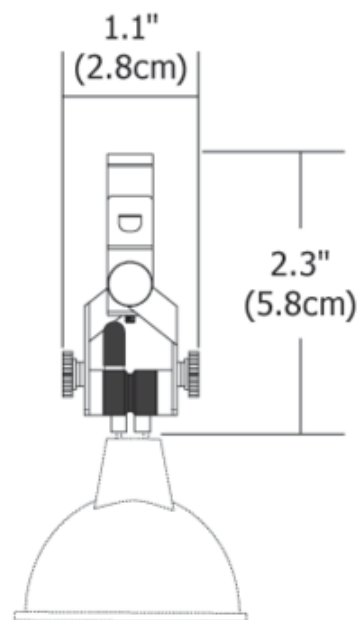

COMPANY

PROJECT

FIXTURE TYPE

APPROVED BY

DATE