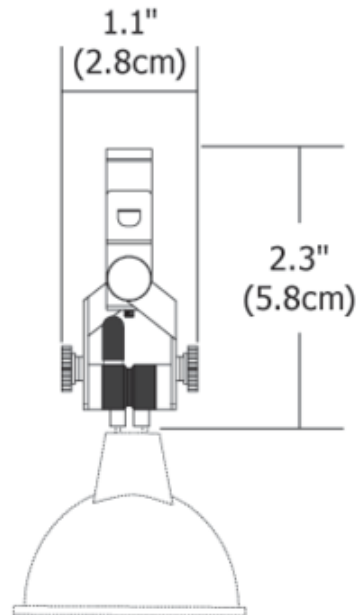

Monorail Vespa Head with S6 Solid Back Shade

Description:

Monorail Vespa fixture with a S6 solid back shade can rotate 170 degrees and is adjustable horizontally and vertically. Fixture finish available in satin nickel, polished nickel, or antique bronze. Accessory finish available in satin nickel, polished nickel, antique bronze, or black. Other optional accessories available. One 75 Watt, 12 Volt, MR16 GU5.3 lamp is required, but not included. ETL listed.

Shown in: Satin Nickel / Satin Nickel

List Price: \$165.00
Our Price: \$132.00

Shade Color: Satin Nickel
Body Finish: Satin Nickel
Lamp: 1 x MR16/GU5.3 (bipin)/75W/12V Halogen
 1 x MR16/GU5.3 (bipin)/12V LED
Wattage: 75W
Dimmer: Dimmable
Dimensions: 2.3"H x 1.1"W