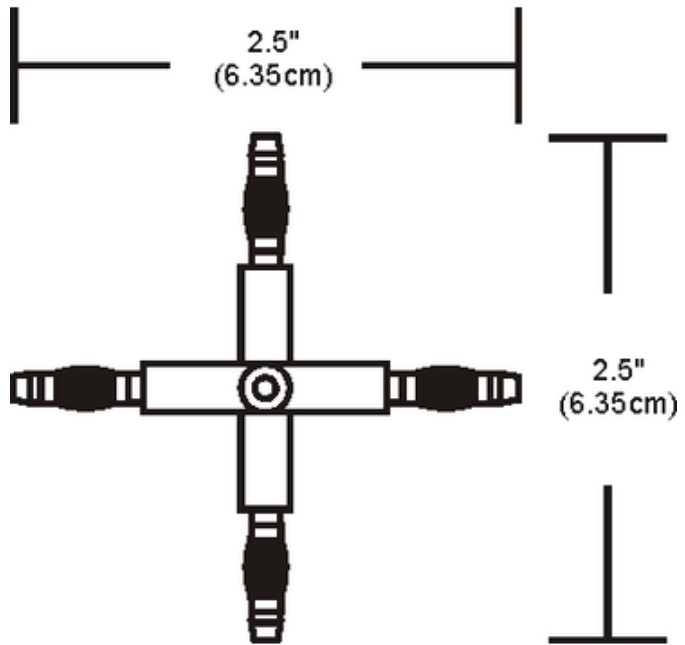

Monorail X Conductive Connector

Description:

Monorail X conductive connectors physically and electrically join four Monorail sections at 90 degree angles. Sold as a pair. Finish available in satin nickel, polished nickel, or antique bronze. ETL listed.

Shown in: Satin Nickel

List Price: \$29.00
 Our Price: \$14.50

Shade Color: N/A
 Body Finish: Satin Nickel
 Lamp: N/A
 Wattage: N/A
 Dimmer: N/A
 Dimensions: 2.5"L x 2.5"W

Product Number: EDG48426			
Company:		Fixture Type:	Date: Mar 20, 2018
Project:		Approved By:	