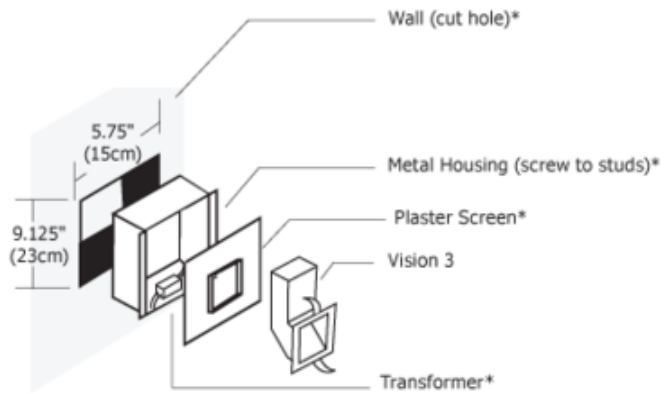

Vision 3 Wall Recessed

Description:

Vision 3 square wall recessed fixture is perfect for furniture, and wall applications. The fixture features a scoop reflector and a silver finish. The Vision 3 kit includes the fixture, housing, plaster screen, electronic transformer and one 20 watt, 12 volt, JC G4 halogen lamp. General light distribution. ETL listed.

Shown in: Satin Aluminum

List Price: \$242.00
Our Price: \$121.00

Shade Color: N/A
Body Finish: Satin Aluminum
Lamp: 1 x JC/G4 (bipin)/20W/12V Halogen
Wattage: 20W
Dimmer: Low Voltage Electronic
Dimensions: 3.5"H x 3.5"W x 3"D