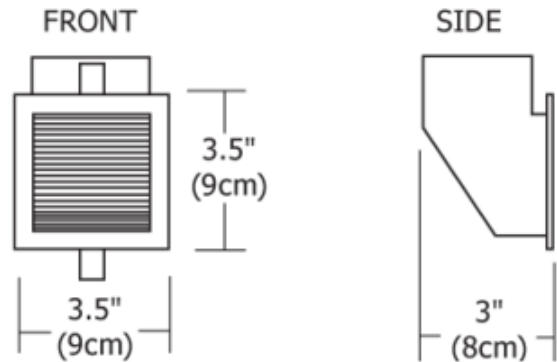

BRAND PureEdge Lighting

DESCRIPTION

Vision 3 square wall recessed fixture is perfect for furniture, and wall applications. The fixture features a scoop reflector and a silver finish. The Vision 3 kit includes the fixture, housing, plaster screen, electronic transformer and one 20 watt, 12 volt, JC G4 halogen lamp. General light distribution. ETL listed.

SHADE COLOR	N/A
BODY FINISH	Satin Aluminum
WATTAGE	20W
DIMMER	Low Voltage Electronic
DIMENSIONS	3.5"W x 3.5"H x 3"D
BULB INCLUDED	
LAMP	1 x JC/G4 (bipin)/20W/12V Halogen

SPEC # EDG48446

COMPANY	PROJECT	FIXTURE TYPE	APPROVED BY	DATE