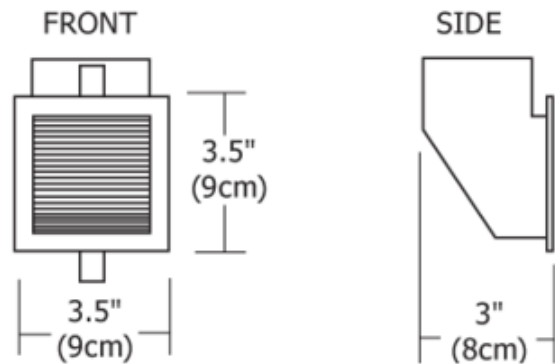

COMPANY	PROJECT	FIXTURE TYPE	APPROVED BY	DATE