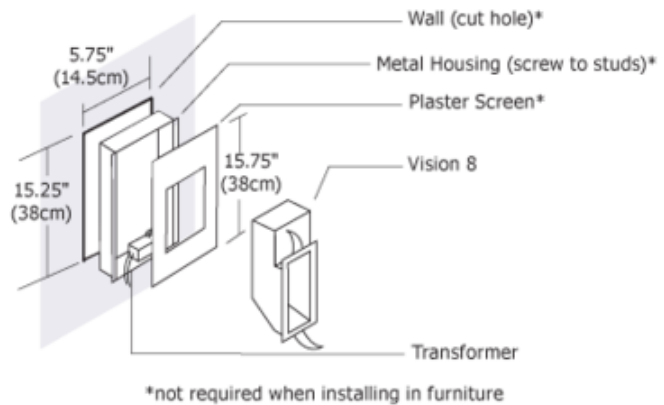

# Vision 8 Wall Recessed

**Description:**

Vision 8 rectangular wall recessed fixture is perfect for furniture and walls. Features an inverse scoop reflector and body in silver finish. Available with halogen or LED lamp option. Vision 8 halogen kit includes the fixture, housing, plaster screen, electronic transformer/driver and lamp. Halogen includes one 12 volt, 20 watt JC G4 halogen lamp. LED includes 4.4 watts 3000K Warm White LED. ETL listed. 3.25 inch width x 9.25 inch height x 2.75 inch depth.

Shown in: Silver

List Price: \$105.00  
 Our Price: \$63.00

Shade Color: N/A  
 Body Finish: Silver  
 Lamp: 1 x JC/G4 (bipin)/20W/12V Halogen  
 Wattage: 20W  
 Dimmer: Low Voltage Electronic  
 Dimensions: 9.25"H x 3.25"W x 2.75"D