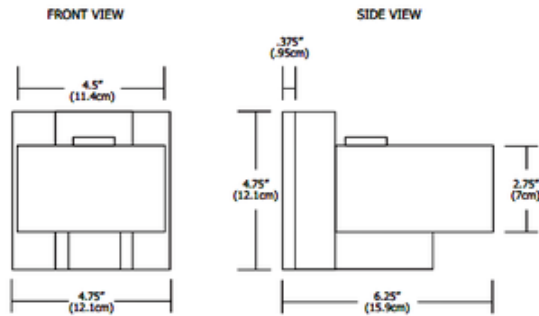

Square Crystal Wall Sconce

Description:

Square Crystal wall sconce features a square crystal diffuser and a square satin aluminum finish backplate. Includes one 50 watt, 120 volt, JC ministar, GY6.35 halogen lamp and 60 watt electronic transformer. The Ministar integrated reflector improves efficiency by focusing the light upward. ETL listed. 4.75 inch width x 4.75 inch height x 6.25 inch depth.

Shown in: Satin Aluminum / Crystal

List Price: \$410.00
 Our Price: \$205.00

Shade Color: Crystal
 Body Finish: Satin Aluminum
 Lamp: 1 x JC/GY6.35 (bipin)/50W/12V Halogen
 Wattage: 50W
 Dimmer: Low Voltage Electronic
 Dimensions: 4.75"H x 4.75"W x 6.25"D