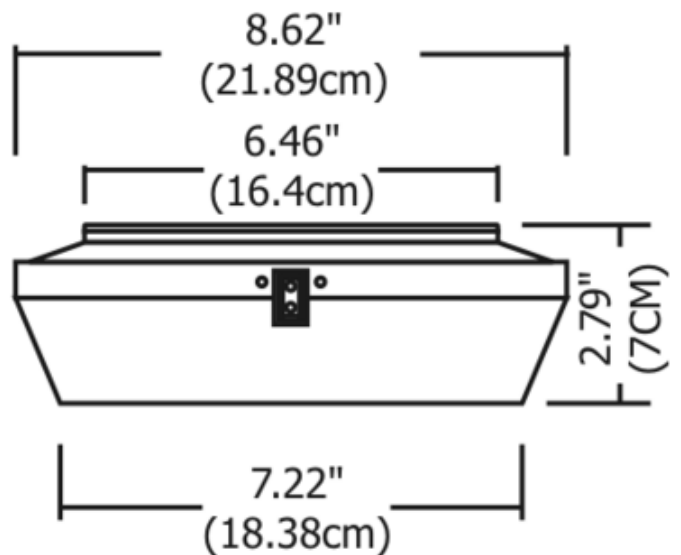

BRAND

PureEdge Lighting

DESCRIPTION

Monorail single feed, 300 watt, 12 volt, surface mount electronic transformer converts 120 volt line voltage to 12 volts. The decorative surface mount transformer mounts to a standard 4 inch square electrical box with round plaster ring or octagon electrical box (not included). Rail attaches to one or both side-feed contacts using push-in conductive connectors (included). Standard surface mount transformer powers the rail 1 inch from ceiling. Use with 1 inch standoffs. Maximum 300 watt load. Finish available in Antique Bronze. ETL listed. Image shown in discontinued Satin Nickel finish.

SHADE COLOR	N/A
BODY FINISH	Satin Nickel
WATTAGE	300W
DIMMER	Low Voltage Electronic
DIMENSIONS	7.47"W x 2.36"H
LAMP	N/A

SPEC # EDG48471

COMPANY	PROJECT	FIXTURE TYPE	APPROVED BY	DATE