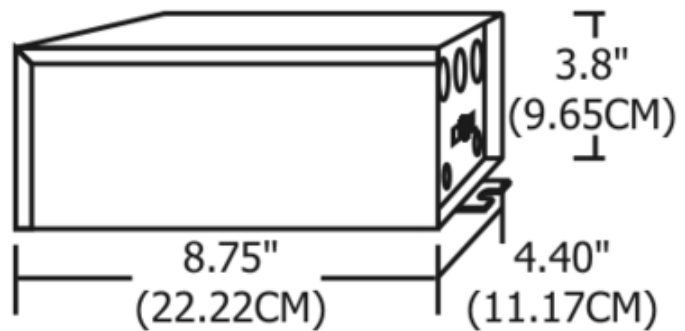

Remote 150W 12V Plug-In Magnetic Transformer

Description:

Remote 150 watt, 12 volt, plug-in magnetic transformer converts 120 volt input to low-voltage 12 volt output for powering Monorail systems. Needs to be installed in an accessible location, such as an attic or in a closet. To prevent voltage drop it is best to keep the transformer within 20 feet of the power feed canopy or junction box. Some buzzing may occur at low levels and may be reduced with a de-buzzing coil, sold separately. Is LED compatible with 12 volt AC LED's. ETL listed.

Shown in: Black

List Price: \$338.00
 Our Price: \$270.40

Shade Color: N/A
 Body Finish: Black
 Lamp: 1 x 150W Halogen
 Wattage: 150W
 Dimmer: Low Voltage Magnetic
 Dimensions: 8.75"L x 3.8"H x 4.4"W

Product Number: EDG48474			
Company:		Fixture Type:	Date: Mar 21, 2018
Project:		Approved By:	