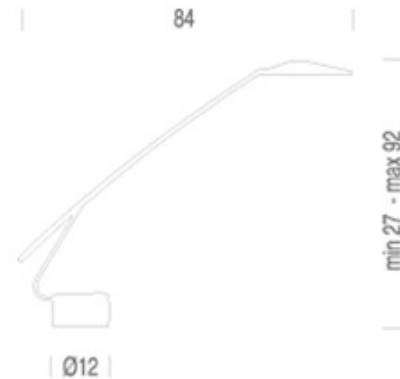

DESIGNER

Colombo Barbaglia

BRAND

Nemo

DESCRIPTION

Dove Table Lamp, designed by Mario Baraglia and Marco Colombo, features a medium flood beam, and is ideal as a task lamp or a reading light. Finished in Black. CE listed.

SHADE COLOR	N/A
BODY FINISH	Black
WATTAGE	50W
DIMMER	Standard 120V
DIMENSIONS	33"W x 36"H
BULB NOT INCLUDED	
LAMP	1 x JC/GY6.35 (bipin)/50W/120V Halogen

SPEC #

NIL4848

COMPANY

PROJECT

FIXTURE TYPE

APPROVED BY