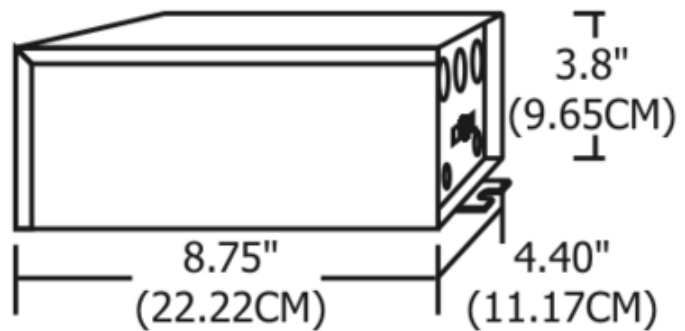

Remote 300W 12V Plug-In Magnetic Transformer

Description:

Remote 300 watt, 12 volt, plug-in magnetic transformer converts 120 volt input to low-voltage 12 volt output for powering Monorail systems. Needs to be installed in an accessible location, such as an attic or in a closet. To prevent voltage drop it is best to keep the transformer within 20 feet of the power feed canopy or junction box. Some buzzing may occur at low levels and may be reduced with a de-buzzing coil, sold separately. Is LED compatible with 12 volt AC LED's. ETL listed

Shown in: Black

List Price: \$366.00
 Our Price: \$292.80

Shade Color: N/A
 Body Finish: Black
 Lamp: 1 x 300W Halogen
 Wattage: 300W
 Dimmer: Low Voltage Magnetic
 Dimensions: 8.75"L x 3.8"H x 4.4"W

Product Number: EDG48480			
Company:		Fixture Type:	Date: Apr 20, 2018
Project:		Approved By:	