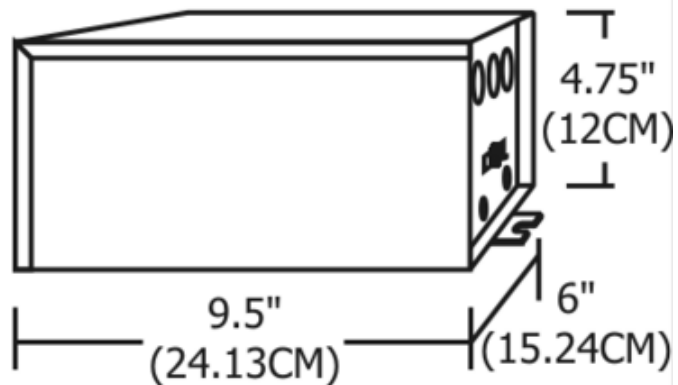

Remote 600W 24V Plug-In Magnetic Transformer

Description:

Remote 600 watt, 24 volt, plug-in magnetic transformer converts 120 volt input to low-voltage 24 volt output for powering Monorail systems. Needs to be installed in an accessible location, such as an attic or in a closet. To prevent voltage drop it is best to keep the transformer within 20 feet of the power feed canopy or junction box. Some buzzing may occur at low levels and may be reduced with a de-buzzing coil, sold separately. ETL listed.

Shown in: Black

List Price: \$503.00
 Our Price: \$402.40

Shade Color: N/A
 Body Finish: Black
 Lamp: 1 x 600W Halogen
 Wattage: 600W
 Dimmer: Low Voltage Magnetic
 Dimensions: 9.5"L x 4.75"H x 6"W

Product Number: EDG48486			
Company:		Fixture Type:	Date: Apr 20, 2018
Project:		Approved By:	