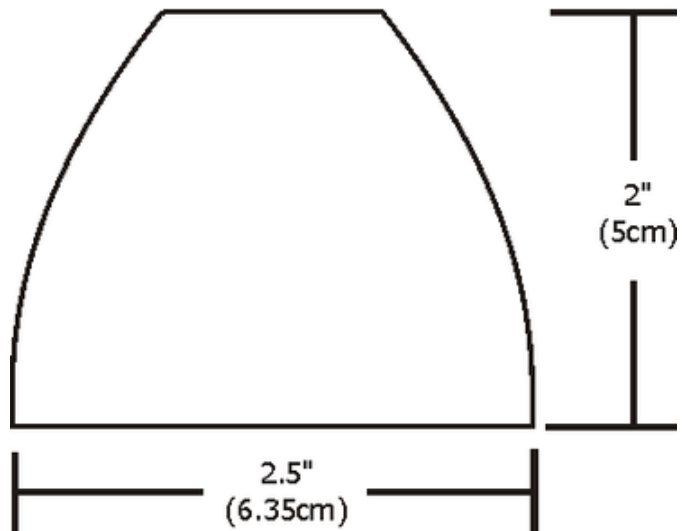

# S1 Little Shade Accessory

**Description:**

S1 Little Shade accessory holds a single lens or louver using a snap louver lens holder (included). Fits on the FJ Low Rider or M Vespa. Finish available in Satin Nickel, Polished Nickel, Black or Antique Bronze. For use with up to 37 watt IR GU5.3 MR16 lamp for Antique Bronze or Black finish. For use with up to 50 watt, 12 volt, GU5.3 MR16 lamp for Satin Nickel or Polished Nickel finish. 2.5 inch diameter x 2 inch height.

Shown in: Black

List Price: \$10.00  
 Our Price: \$6.00

Shade Color: N/A  
 Body Finish: Black  
 Lamp: N/A  
 Wattage: N/A  
 Dimmer: N/A  
 Dimensions: 2"H x 2.5"W

|                                 |  |               |                    |
|---------------------------------|--|---------------|--------------------|
| Product Number: <b>EDG48495</b> |  |               |                    |
| Company:                        |  | Fixture Type: | Date: May 22, 2018 |
| Project:                        |  | Approved By:  |                    |