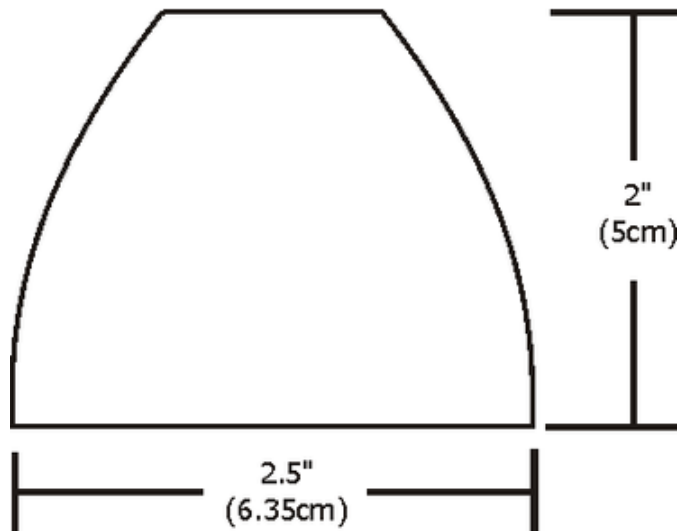

S1 Little Shade Accessory

Description:

S1 Little Shade accessory holds a single lens or louver using a snap louver lens holder (included). Fits on the FJ Low Rider or M Vespa. Finish available in Satin Nickel, Polished Nickel, Black or Antique Bronze. For use with up to 37 watt IR GU5.3 MR16 lamp for Antique Bronze or Black finish. For use with up to 50 watt, 12 volt, GU5.3 MR16 lamp for Satin Nickel or Polished Nickel finish. 2.5 inch diameter x 2 inch height.

Shown in: Polished Nickel

List Price: \$57.00
 Our Price: \$45.60

Shade Color: N/A
 Body Finish: Polished Nickel
 Lamp: N/A
 Wattage: N/A
 Dimmer: N/A
 Dimensions: 2"H x 2.5"W

Product Number: EDG48496			
Company:		Fixture Type:	Date: Apr 19, 2018
Project:		Approved By:	