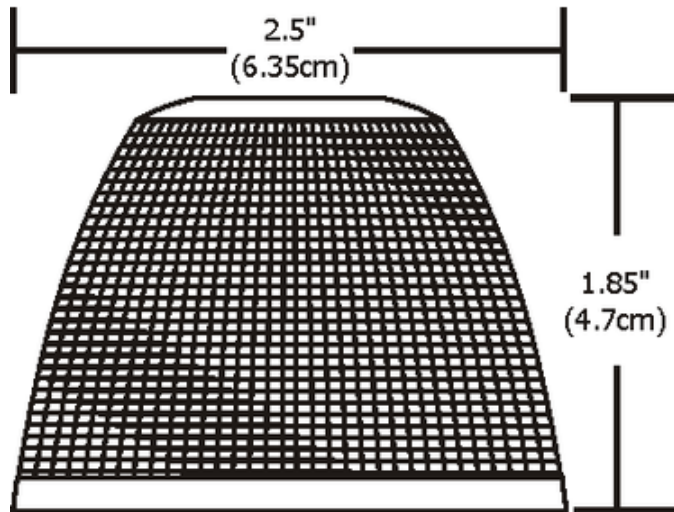

S2 Little Mesh Shade Accessory

Description:

S2 Little Mesh Shade accessory fit on Low Rider or Vespa and holds a single lens or louver using a Snap louver lens holder (included). For use with 50 watt, 12 volt, GU5.3 MR16 lamps. The FJ Low Rider becomes LED compatible when using the S2 shade with an LED MR16 lamp. Finish available in Black or Antique Bronze.

Shown in: Black

List Price: \$19.00
 Our Price: \$9.50

Shade Color: N/A
 Body Finish: Black
 Lamp: N/A
 Wattage: N/A
 Dimmer: N/A
 Dimensions: 1.85"H x 2.5"W

Product Number: EDG48501			
Company:		Fixture Type:	Date: Mar 22, 2018
Project:		Approved By:	