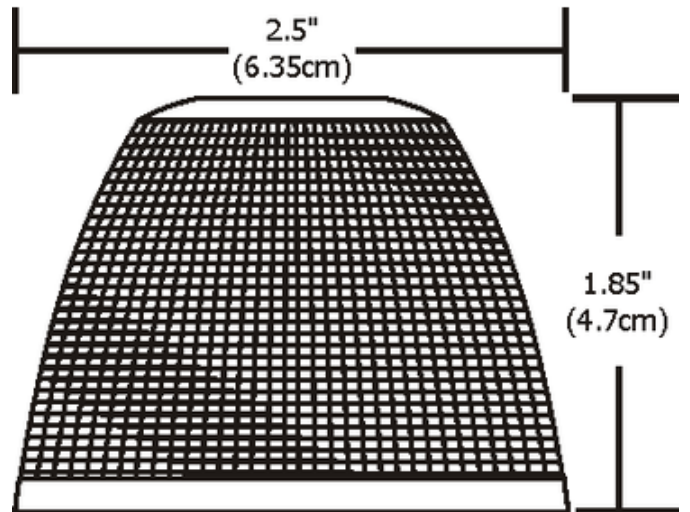

**BRAND**

PureEdge Lighting

**DESCRIPTION**

S2 Little Mesh Shade accessory is a small, mesh metal shade that fits on Low Rider or Vespa and holds a single lens or louver using a Snap Louver Lens Holder (included). Low Rider becomes LED compatible using the S2 shade with a 12 volt, GU5.3 MR16 LED lamp. 12 volt, GU5.3 MR16 up to 50 watts.

SHADE COLOR	N/A
BODY FINISH	Polished Nickel
WATTAGE	N/A
DIMMER	N/A
DIMENSIONS	2.5"W x 1.85"H
LAMP	1 x MR16/GU5.3 (bipin)/12V LED

SPEC # EDG48502

COMPANY	PROJECT	FIXTURE TYPE	APPROVED BY	DATE