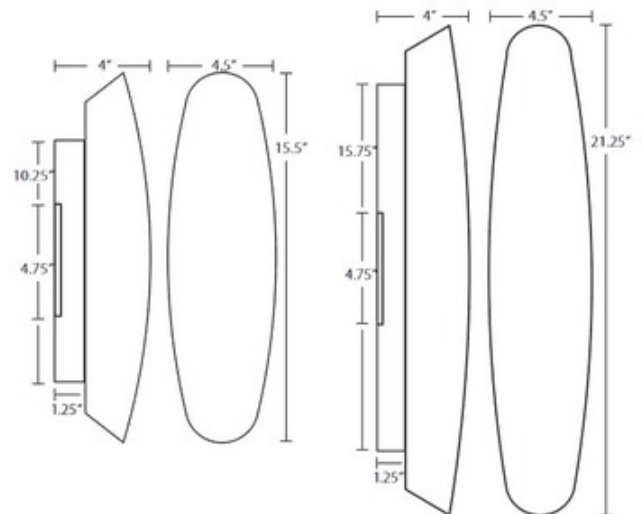

COMPANY

PROJECT

FIXTURE TYPE

APPROVED BY

DATE