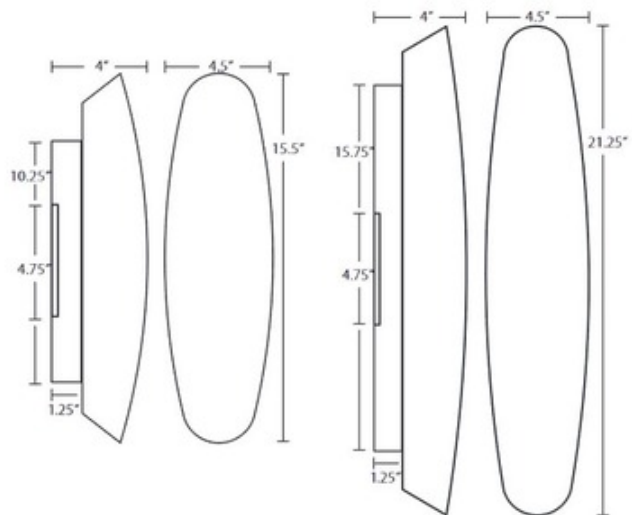

Aero Wall Light

Description:

The Aero Wall Light features Opal Matte glass with a Bronze or Polished Nickel finish. Can be mounted vertically or horizontally. 60 watt, 120 volt A15 Medium base bulbs are required but not included. Small: 4.5 inch width x 15.5 inch height x 4 inch depth. Large: 4.5 inch width x 21.25 inch height x 4 inch depth. ADA compliant. UL listed. Suitable for interior damp locations.

Shown in: Bronze / Opal Matte

List Price: \$264.38
 Our Price: \$211.50

Shade Color: Opal Matte
 Body Finish: Bronze
 Lamp: 2 x A15/Medium (E26)/60W/120V Incandescent
 Wattage: 120W
 Dimmer: Incandescent
 Dimensions: 15.5"H x 4.5"W x 4"D