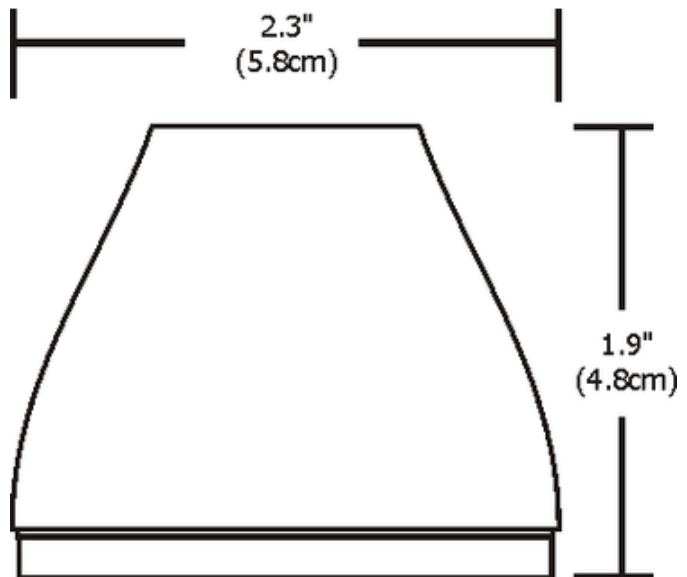

# S3 Round Glass Shade Accessory

**Description:**

S3 Round Glass Shade accessory holds two lens or a combination of a louver and a lens using the attached louver lens holder. Compatible with the FJ Low Rider or M Vespa. For use with 50 watt, 12 volt, GU5.3 MR16 lamps. Finish available in satin nickel, polished nickel, or antique bronze with white frosted or amber glass. 2.3 inch diameter x 1.9 inch height.

Shown in: Polished Nickel / Amber

List Price: \$17.00  
 Our Price: \$10.20

Shade Color: Amber  
 Body Finish: Polished Nickel  
 Lamp: N/A  
 Wattage: N/A  
 Dimmer: N/A  
 Dimensions: 1.9"H x 2.3"W

Product Number: <b>EDG48511</b>			
Company:		Fixture Type:	Date: Apr 23, 2018
Project:		Approved By:	