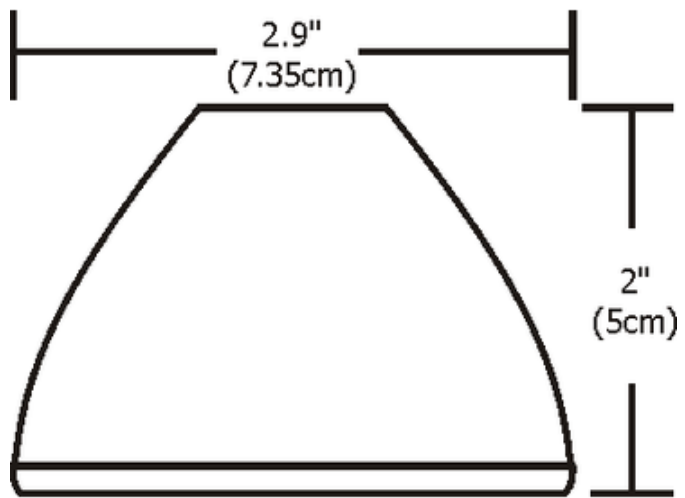

S5 Big Shade Accessory

Description:

S5 Big Shade accessory holds a single lens or louver using a snap louver lens holder (included). Fits on the FJ Low Rider. For use with 50 watt, 12 volt GU5.3 MR16 lamps, sold separately. Finish available in satin nickel, polished nickel, or antique bronze.

Shown in: Polished Nickel

List Price: \$12.00
 Our Price: \$7.20

Shade Color: N/A
 Body Finish: Polished Nickel
 Lamp: N/A
 Wattage: N/A
 Dimmer: N/A
 Dimensions: 2"H x 2.9"W

Product Number: EDG48527			
Company:		Fixture Type:	Date: Apr 27, 2018
Project:		Approved By:	