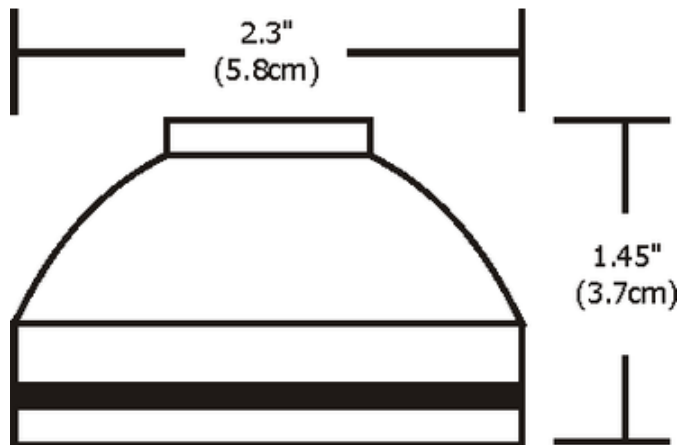

S6 Round Shade Accessory

Description:

S6 Round Shade accessory holds two lenses or a combination of a louver and a lens using the attached louver lens holder. For use with up to 37 watt, 12 volt IR GU5.3 MR16 lamp, sold separately. Finish available in Satin Nickel, Polished Nickel, Antique Bronze, or Black. ETL listed. 2.3 inch diameter x 1.45 inch height.

Shown in: Polished Nickel

List Price: \$21.00
 Our Price: \$12.60

Shade Color: N/A
 Body Finish: Polished Nickel
 Lamp: N/A
 Wattage: N/A
 Dimmer: N/A
 Dimensions: 1.45"H x 2.3"W

Product Number: EDG48539			
Company:		Fixture Type:	Date: Apr 21, 2018
Project:		Approved By:	