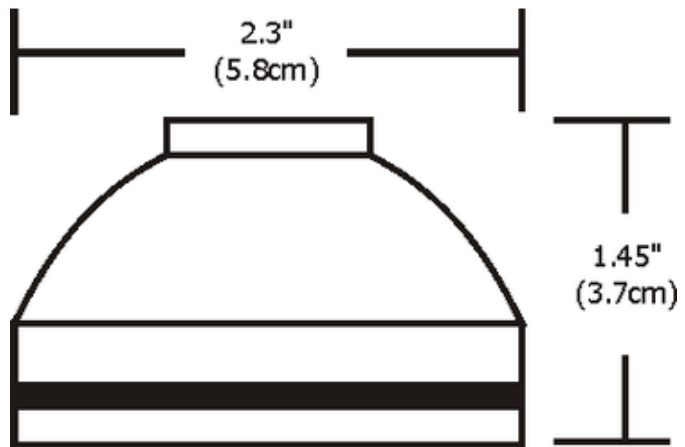

# S6 Round Shade Accessory

**Description:**

S6 Round Shade accessory holds two lenses or a combination of a louver and a lens using the attached louver lens holder. For use with up to 37 watt, 12 volt IR GU5.3 MR16 lamp, sold separately. Finish available in Satin Nickel, Polished Nickel, Antique Bronze, or Black. ETL listed. 2.3 inch diameter x 1.45 inch height.

Shown in: Satin Nickel

List Price: \$20.00  
 Our Price: \$12.00

Shade Color: N/A  
 Body Finish: Satin Nickel  
 Lamp: N/A  
 Wattage: N/A  
 Dimmer: N/A  
 Dimensions: 1.45"H x 2.3"W

Product Number: <b>EDG48540</b>			
Company:		Fixture Type:	Date: Apr 26, 2018
Project:		Approved By:	