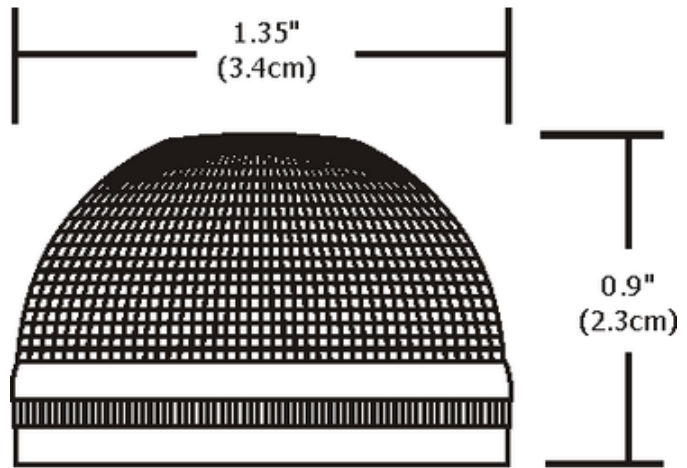

S7 Round Mesh Shade Accessory

Description:

S7 Round Mesh Shade accessory holds two lenses or a combination of a louver and a lens using the attached louver lens holder. For use with up to 75 watt, 12 volt GU5.3 MR16 lamp. Finish available in Polished Nickel, Antique Bronze or Black. ETL listed.

Shown in: Polished Nickel

List Price: \$57.00
 Our Price: \$45.60

Shade Color: N/A
 Body Finish: Polished Nickel
 Lamp: N/A
 Wattage: N/A
 Dimmer: N/A
 Dimensions: 0.9"H x 1.35"W

Product Number: EDG48546			
Company:		Fixture Type:	Date: Apr 25, 2018
Project:		Approved By:	