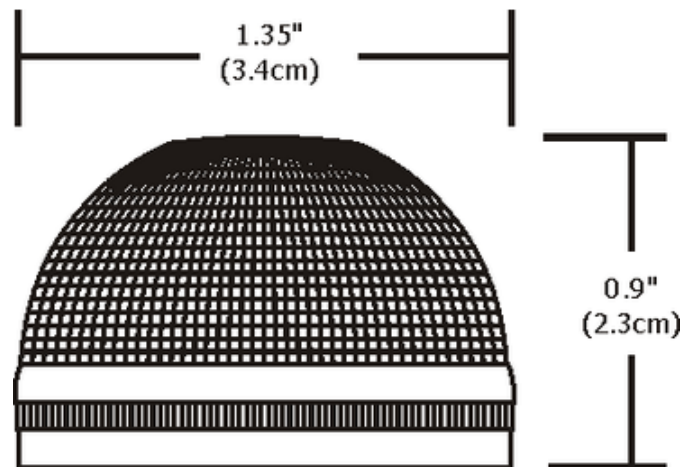

**BRAND**

PureEdge Lighting

**DESCRIPTION**

The S7 Round Mesh Shade accessory fits on Chopper and Vespa and holds two lenses or a combination of a louver and a lens using the included louver lens holder. 12 volt, GU5.3 MR16 lamp up to 75 watts. Note: Limited quantities available.

SHADE COLOR	N/A
BODY FINISH	Polished Nickel
WATTAGE	N/A
DIMMER	N/A
DIMENSIONS	1.35"W x 0.9"H
LAMP	1 x MR16/GU5.3 (bipin)/12V LED

SPEC # EDG48546

COMPANY	PROJECT	FIXTURE TYPE	APPROVED BY	DATE