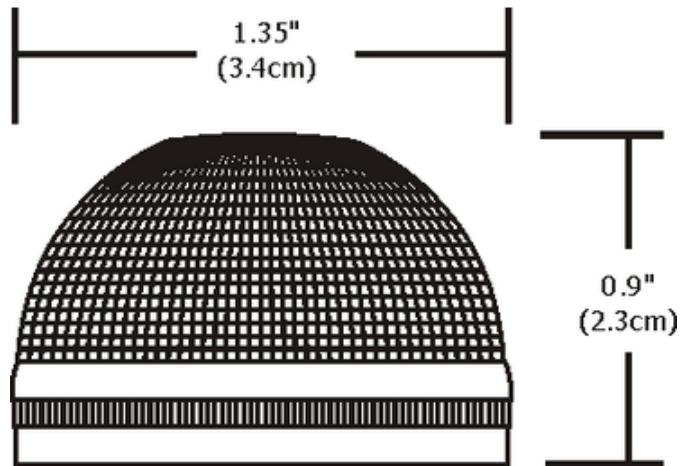

S7 Round Mesh Shade Accessory

Description:

S7 Round Mesh Shade accessory holds two lenses or a combination of a louver and a lens using the attached louver lens holder. For use with up to 75 watt, 12 volt GU5.3 MR16 lamp. Finish available in Polished Nickel, Antique Bronze or Black. ETL listed.

Shown in: Black

List Price: \$53.00
 Our Price: \$13.25

Shade Color: N/A
 Body Finish: Black
 Lamp: N/A
 Wattage: N/A
 Dimmer: N/A
 Dimensions: 0.9"H x 1.35"W

Product Number: EDG48547			
Company:		Fixture Type:	Date: Mar 20, 2018
Project:		Approved By:	