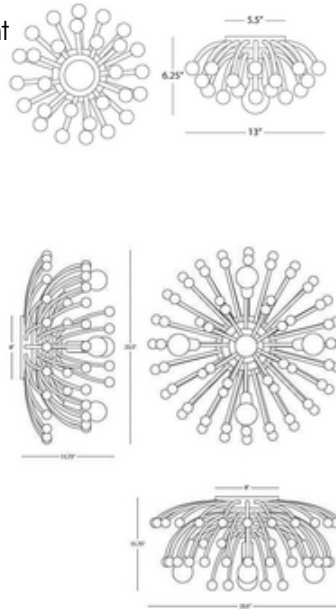

# Anemone Wall / Ceiling Light

**Designer:** Jonathan Adler

**Description:**

Anemone Wall / Ceiling Light features a Polished Nickel finish. Available in two sizes. 60 watt 120 volt Chrome topped medium base bulbs are included. Medium: 13 inch width x 6.25 inch height. Large: 23.5 inch width x 11.75 inch height. UL listed.

Shown in: Polished Nickel

**List Price:** \$875.44  
**Our Price:** \$700.35

**Shade Color:** N/A  
**Body Finish:** Polished Nickel  
**Lamp:** 5 x Half Chrome/Medium (E26)/60W/120V Incandescent  
**Wattage:** 300W  
**Dimmer:** Incandescent  
**Dimensions:** 23.5"L x 11.75"H x 23.5"W