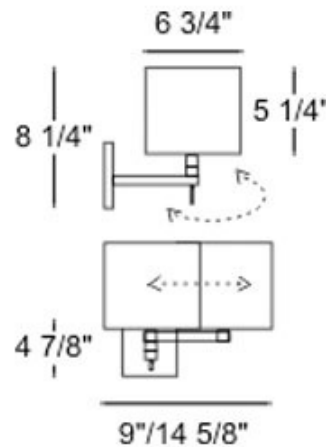

Berilio Reading Swing Arm Wall Sconce

Description:

Berilio reading swing arm wall sconce features a satin nickel or chrome finish. Shade available in off-white linen and plisse. Fixture available with incandescent or compact fluorescent lamping option. One 100 watt, 120 volt A19 medium base incandescent lamp not included. General light distribution. ETL listed. Shade is 6.75W x 5.5H. 6.75W x 8.25H. Extension from wall 9 to 14.63 inches.

Shown in: Satin Nickel / Off White

List Price: \$888.75
 Our Price: \$632.00

Shade Color: Off White
 Body Finish: Satin Nickel
 Lamp: 1 x A19/Medium (E26)/72W/120V Incandescent
 Wattage: 72W
 Dimmer: Incandescent
 Dimensions: 8.25"H x 6.75"W x 14.63"D