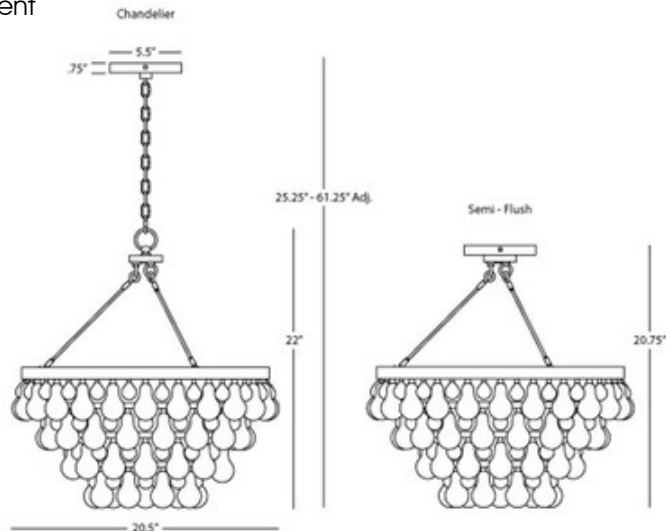

# Bling Convertible Chandelier

**Description:**

The Bling Convertible Chandelier features Crystal drops with an Antique Brass, Polished Nickel, or Deep Patina Bronze finish. Can be converted to a semi-flush mount by mounting the center directly to ceiling canopy. Four 60 watt max 120 volt medium base bulbs are required, but not included. 20.5 inch width x 22 inch height x 25.25-61.25 inch adjustable length. UL listed.

Shown in: Polished Nickel / Crystal

**List Price:** \$1499.31  
**Our Price:** \$1199.45

**Shade Color:** Crystal  
**Body Finish:** Polished Nickel  
**Lamp:** 4 x B10/Medium (E26)/60W/120V Incandescent  
 4 x B10/Medium (E26)/120V LED  
**Wattage:** 240W  
**Dimmer:** Incandescent  
**Dimensions:** 61.25"L x 22"H x 20.5"W