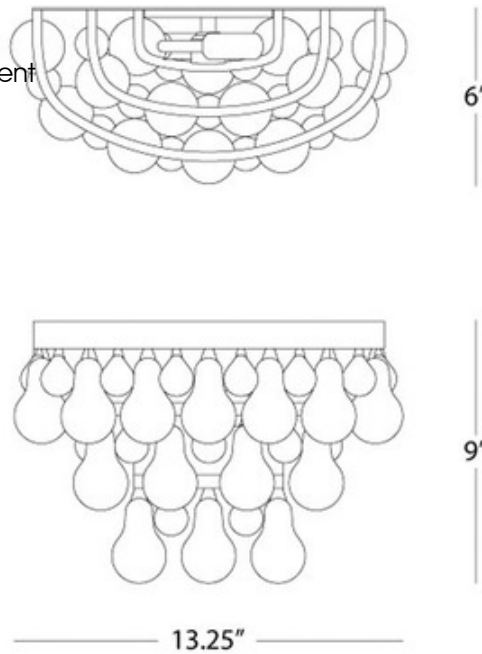

Bling Wall Light

Description:

The Bling Wall Light features Crystal drops with an Antique Brass, Polished Nickel, or Deep Bronze Patina finish. Two 60 watt max 120 volt G16.5 candelabra base bulbs are required, but not included. 13.25 inch width x 9 inch height x 6 inch depth. UL listed.

Shown in: Polished Nickel / Crystal

List Price: \$513.19
 Our Price: \$410.55

Shade Color: Crystal
 Body Finish: Polished Nickel
 Lamp: 2 x G16.5/Candelabra (E12)/60W/120V Incandescent
 Wattage: 120W
 Dimmer: Incandescent
 Dimensions: 9"H x 13.25"W x 6"D