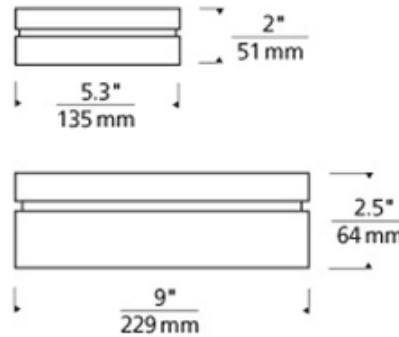

Boxie Halogen Wall/Ceiling

Description:

Boxie Halogen Wall/Ceiling features a beautiful square pressed glass shade with polished surface suspended from a die-cast base. Finish available in antique bronze, chrome or satin nickel. Available in a small or large size option. Includes 40 watt 120 volt JCD G9 halogen lamps. Dimmable with a standard incandescent dimmer. General light distribution. ADA when used on the wall. Suitable for wet locations. ETL listed. Dimensions: Small: 5.3 inch width x 5.3 inch depth x 2 inch height. Large: 9 inch width x 9 inch depth x 2.5 inch height.

Shown in: Satin Nickel / White

List Price: \$218.75
 Our Price: \$157.50

Shade Color: White
 Body Finish: Satin Nickel
 Lamp: 2 x JCD/G9/40W/120V Halogen
 Wattage: 80W
 Dimmer: Incandescent
 Dimensions: 2.5"H x 9"W x 9"D