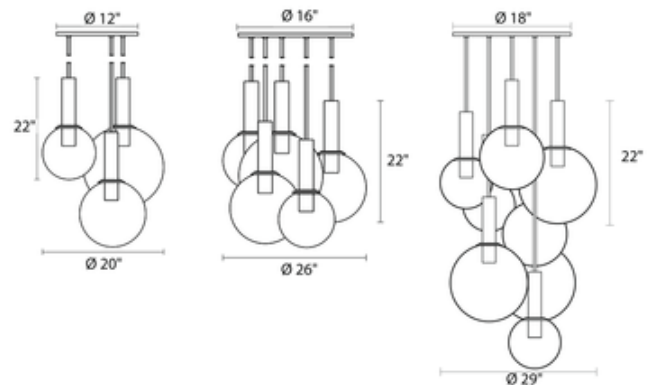

COMPANY	PROJECT	FIXTURE TYPE	APPROVED BY	DATE