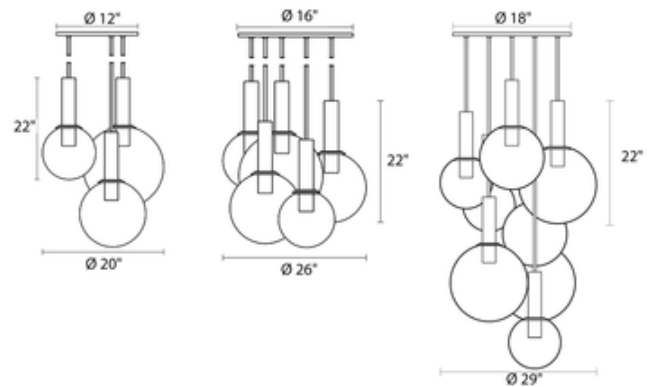

BRAND SONNEMAN - A Way of Light

DESCRIPTION

A captivating suspension of clear glass globes, the Bubbles Multi Light Pendant carries a versatile mid-century modern aesthetic that works well in a range of settings from formal entryways to casual living rooms.

Shown in: Polished Nickel / Clear

SHADE COLOR	Clear
BODY FINISH	Polished Nickel
WATTAGE	480W
DIMMER	Standard 120V
DIMENSIONS	29"W x 22"H
BULB NOT INCLUDED	
LAMP	8 x A15/Medium (E26)/60W/120V Incandescent 8 x A15/Medium (E26)/120V LED 8 x G25/Medium (E26)/120V Incandescent 8 x G25/Medium (E26)/120V LED

SPEC # SON48641

COMPANY	PROJECT	FIXTURE TYPE	APPROVED BY	DATE